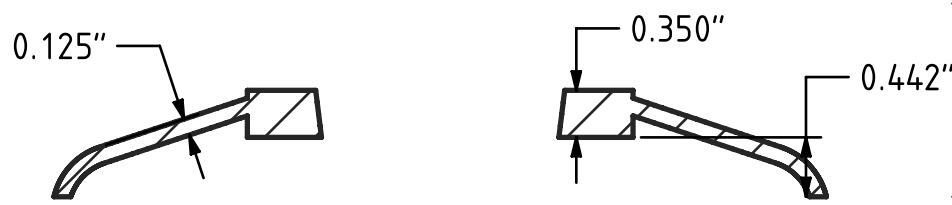

EZE-Fan®

SECTION A-A

sales@shaverkudell.ca
1-800-267-8503

Material	Part Number
Plastic	16622-0
Aluminum	1662

SECTION A-A

Material	Part Number
Plastic	17022-0
Aluminum	1702

SECTION A-A

Material	Part Number
Plastic	21633-0
Aluminum	2163

SECTION A-A

Material	Part Number
Plastic	24633-0
Aluminum	2463

Material	Part Number
Plastic	29844-0
Aluminum	2984

-1/4-20 UNC (aluminum)
 -hole for 1/4-20 self tapping screw (plastic)

Material	Part Number
Plastic	33344-0
Aluminum	3334