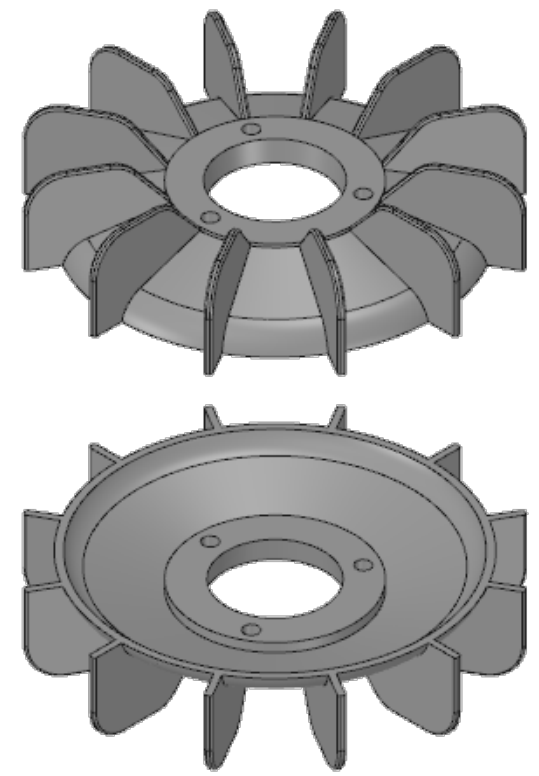

SECTION A-A

Material	Part Number
Plastic	12411-0
Aluminum	1241

EZE-Fan®

SECTION A-A

sales@shaverkudell.ca
1-800-267-8503

Material	Part Number
Plastic	13211-0
Aluminum	1321

SECTION A-A

Material	Part Number
Plastic	14911-0
Aluminum	1491

EZE-Fan®

SECTION A-A

sales@shaverkudell.ca
1-800-267-8503

Material	Part Number
Plastic	16622-0
Aluminum	1662

SECTION A-A

Material	Part Number
Plastic	17022-0
Aluminum	1702

SECTION A-A

Material	Part Number
Plastic	21633-0
Aluminum	2163

SECTION A-A

Material	Part Number
Plastic	24633-0
Aluminum	2463

Material	Part Number
Plastic	29844-0
Aluminum	2984

-1/4-20 UNC (aluminum)
 -hole for 1/4-20 self tapping screw (plastic)

Material	Part Number
Plastic	33344-0
Aluminum	3334

SECTION A-A

Material	Part Number
Plastic	35555-0
Aluminum	3555

Material	Part Number
Plastic	38155-0
Aluminum	3815

Material	Part Number
Plastic	40655-0
Aluminum	4065

Material	Part Number
Plastic	43155-0
Aluminum	4315