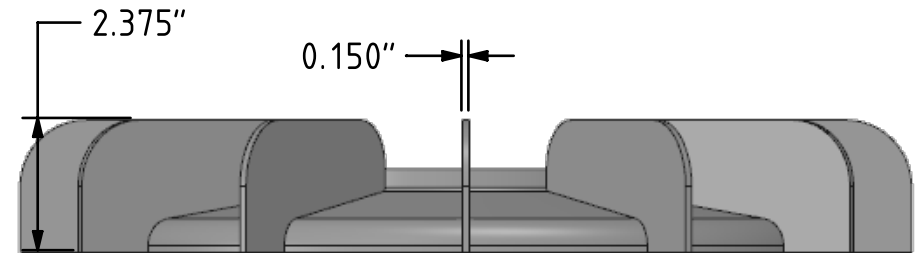

Material	Part Number
Plastic	40655-0
Aluminum	4065