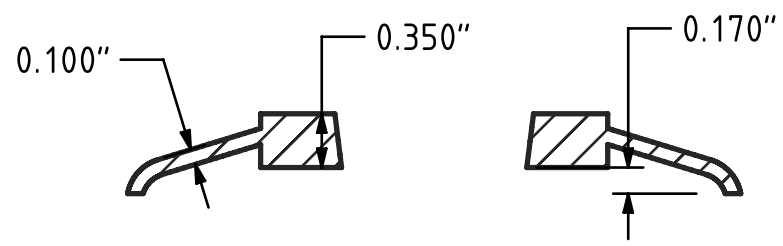

SECTION A-A

Material	Part Number
Plastic	12411-0
Aluminum	1241

EZE-Fan®

SECTION A-A

sales@shaverkudell.ca
1-800-267-8503

Material	Part Number
Plastic	13211-0
Aluminum	1321

SECTION A-A

Material	Part Number
Plastic	14911-0
Aluminum	1491

EZE-Fan®

SECTION A-A

sales@shaverkudell.ca
1-800-267-8503

Material	Part Number
Plastic	16622-0
Aluminum	1662

SECTION A-A

Material	Part Number
Plastic	17022-0
Aluminum	1702

SECTION A-A

Material	Part Number
Plastic	21633-0
Aluminum	2163

SECTION A-A

Material	Part Number
Plastic	24633-0
Aluminum	2463

Material	Part Number
Plastic	29844-0
Aluminum	2984

-1/4-20 UNC (aluminum)
 -hole for 1/4-20 self tapping screw (plastic)

Material	Part Number
Plastic	33344-0
Aluminum	3334