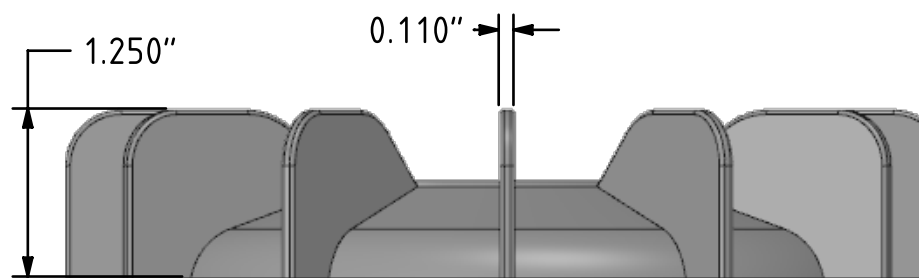

sales@shaverkudell.ca
1-800-267-8503

Material	Part Number
Plastic	16622-0
Aluminum	1662