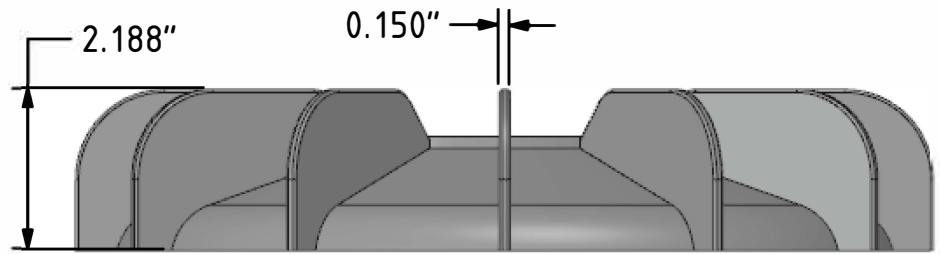

SECTION A-A

Material	Part Number
Plastic	24633-0
Aluminum	2463

Material	Part Number
Plastic	29844-0
Aluminum	2984

-1/4-20 UNC (aluminum)
 -hole for 1/4-20 self tapping screw (plastic)

Material	Part Number
Plastic	33344-0
Aluminum	3334