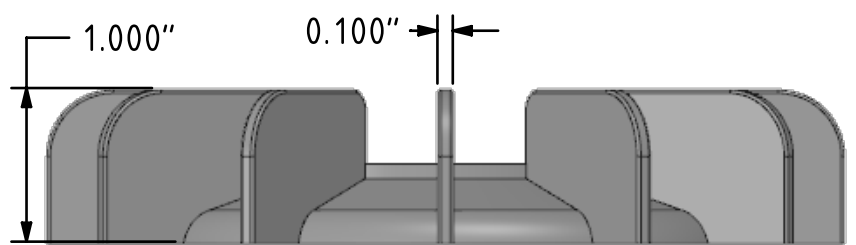

SECTION A-A

Material	Part Number
Plastic	12411-0
Aluminum	1241

EZE-Fan®

SECTION A-A

sales@shaverkudell.ca
1-800-267-8503

Material	Part Number
Plastic	13211-0
Aluminum	1321

SECTION A-A

Material	Part Number
Plastic	14911-0
Aluminum	1491

SECTION A-A

Material	Part Number
Plastic	24633-0
Aluminum	2463

Material	Part Number
Plastic	29844-0
Aluminum	2984

-1/4-20 UNC (aluminum)
 -hole for 1/4-20 self tapping screw (plastic)

Material	Part Number
Plastic	33344-0
Aluminum	3334