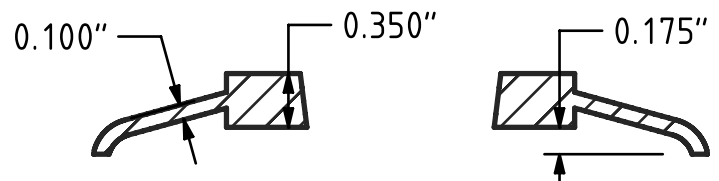

SECTION A-A

Material	Part Number
Plastic	12411-0
Aluminum	1241

EZE-Fan®

SECTION A-A

sales@shaverkudell.ca
1-800-267-8503

Material	Part Number
Plastic	13211-0
Aluminum	1321

SECTION A-A

Material	Part Number
Plastic	14911-0
Aluminum	1491

SECTION A-A

Material	Part Number
Plastic	24633-0
Aluminum	2463

Material	Part Number
Plastic	29844-0
Aluminum	2984

-1/4-20 UNC (aluminum)
 -hole for 1/4-20 self tapping screw (plastic)

Material	Part Number
Plastic	33344-0
Aluminum	3334