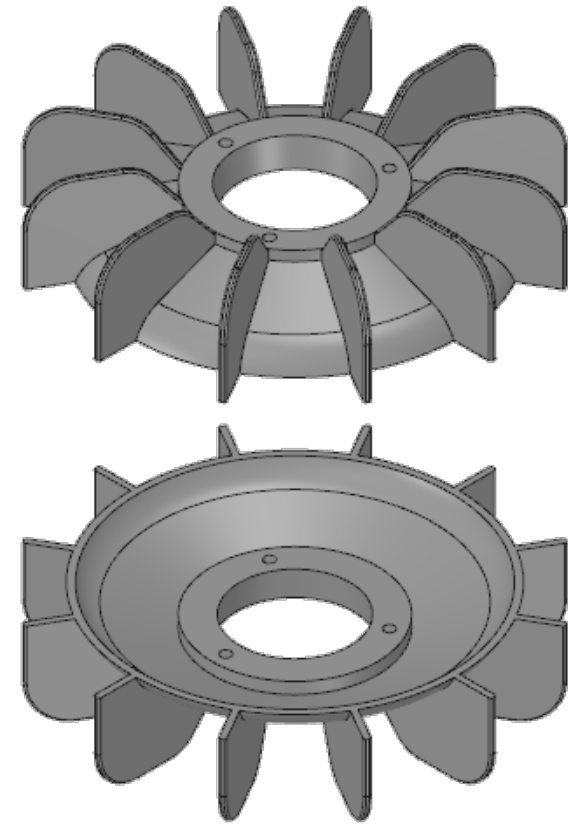

SECTION A-A

Material	Part Number
Plastic	12411-0
Aluminum	1241

EZE-Fan®

SECTION A-A

sales@shaverkudell.ca
1-800-267-8503

Material	Part Number
Plastic	13211-0
Aluminum	1321

SECTION A-A

Material	Part Number
Plastic	14911-0
Aluminum	1491

EZE-Fan®

SECTION A-A

sales@shaverkudell.ca
1-800-267-8503

Material	Part Number
Plastic	16622-0
Aluminum	1662

SECTION A-A

Material	Part Number
Plastic	17022-0
Aluminum	1702

SECTION A-A

Material	Part Number
Plastic	21633-0
Aluminum	2163

SECTION A-A

Material	Part Number
Plastic	24633-0
Aluminum	2463

Material	Part Number
Plastic	29844-0
Aluminum	2984

-1/4-20 UNC (aluminum)
 -hole for 1/4-20 self tapping screw (plastic)

Material	Part Number
Plastic	33344-0
Aluminum	3334

SECTION A-A

Material	Part Number
Plastic	35555-0
Aluminum	3555

Material	Part Number
Plastic	38155-0
Aluminum	3815

Material	Part Number
Plastic	40655-0
Aluminum	4065

Material	Part Number
Plastic	43155-0
Aluminum	4315