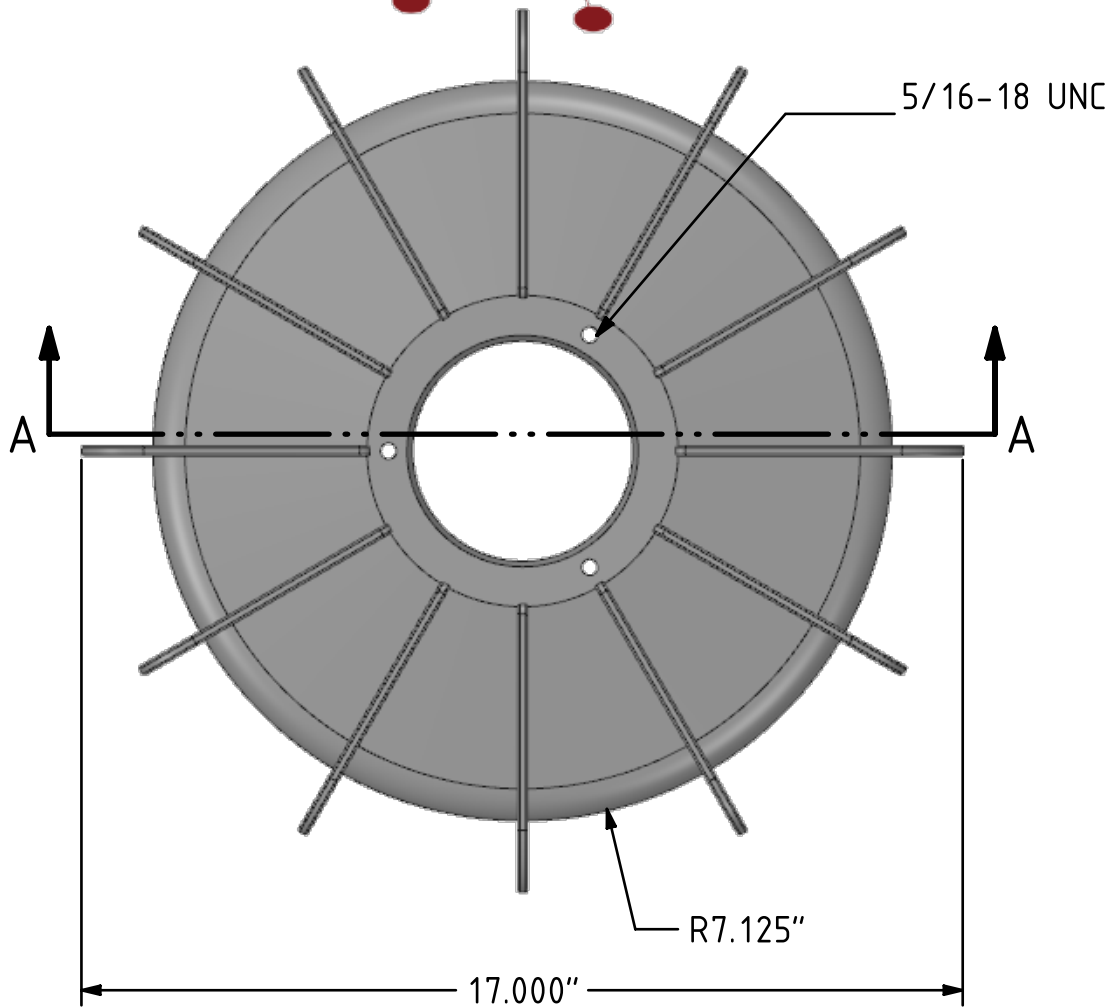

SECTION A-A

Material	Part Number
Plastic	24633-0
Aluminum	2463

Material	Part Number
Plastic	29844-0
Aluminum	2984

-1/4-20 UNC (aluminum)
 -hole for 1/4-20 self tapping screw (plastic)

Material	Part Number
Plastic	33344-0
Aluminum	3334

SECTION A-A

Material	Part Number
Plastic	35555-0
Aluminum	3555

Material	Part Number
Plastic	38155-0
Aluminum	3815

Material	Part Number
Plastic	40655-0
Aluminum	4065

Material	Part Number
Plastic	43155-0
Aluminum	4315