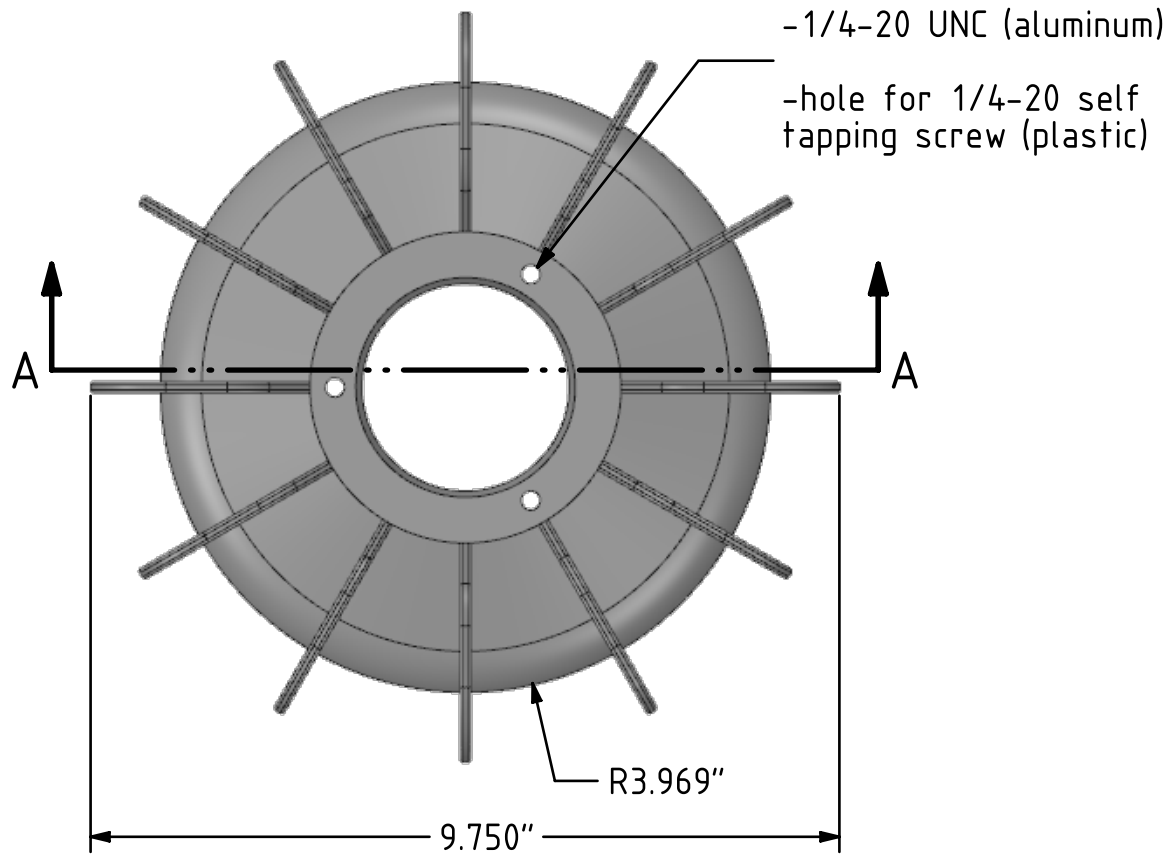

SECTION A-A

Material	Part Number
Plastic	24633-0
Aluminum	2463

Material	Part Number
Plastic	29844-0
Aluminum	2984

-1/4-20 UNC (aluminum)
 -hole for 1/4-20 self tapping screw (plastic)

Material	Part Number
Plastic	33344-0
Aluminum	3334