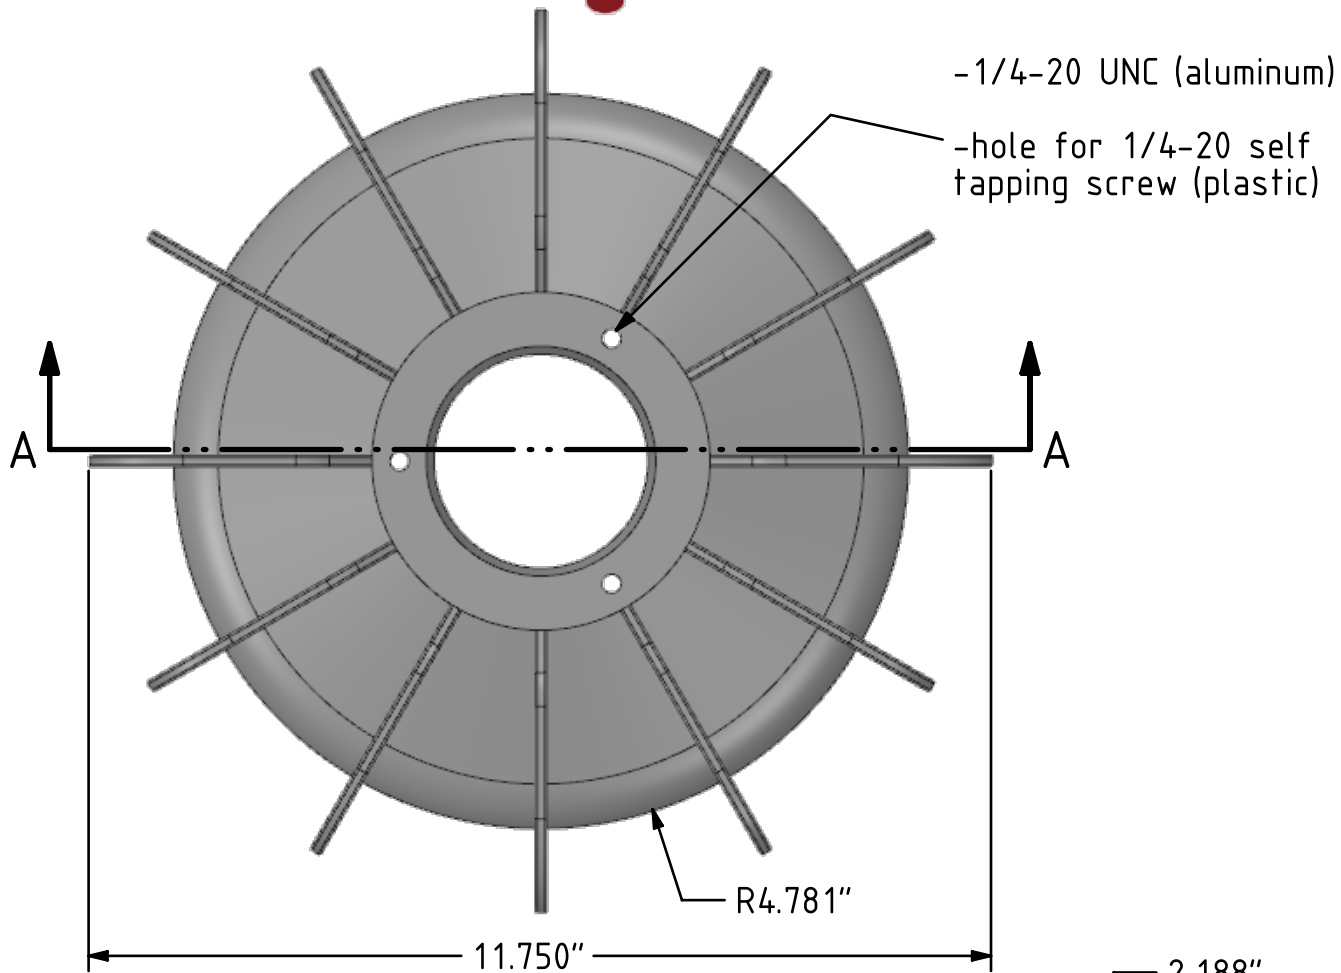

SECTION A-A

Material	Part Number
Plastic	24633-0
Aluminum	2463

Material	Part Number
Plastic	29844-0
Aluminum	2984

-1/4-20 UNC (aluminum)
 -hole for 1/4-20 self tapping screw (plastic)

Material	Part Number
Plastic	33344-0
Aluminum	3334