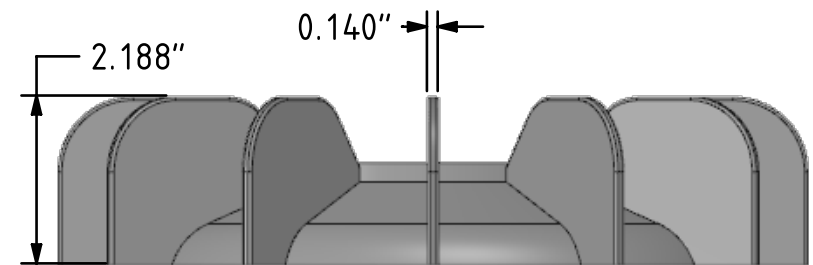

EZE-Fan®

SECTION A-A

sales@shaverkudell.ca
1-800-267-8503

Material	Part Number
Plastic	16622-0
Aluminum	1662

SECTION A-A

Material	Part Number
Plastic	17022-0
Aluminum	1702

SECTION A-A

Material	Part Number
Plastic	21633-0
Aluminum	2163

SECTION A-A

Material	Part Number
Plastic	24633-0
Aluminum	2463

Material	Part Number
Plastic	29844-0
Aluminum	2984

-1/4-20 UNC (aluminum)
 -hole for 1/4-20 self tapping screw (plastic)

Material	Part Number
Plastic	33344-0
Aluminum	3334