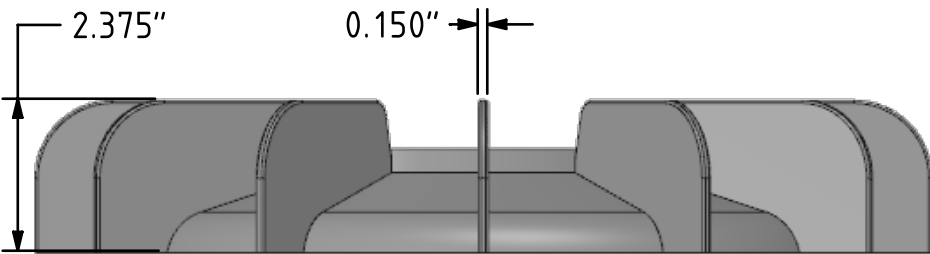

SECTION A-A

Material	Part Number
Plastic	24633-0
Aluminum	2463

Material	Part Number
Plastic	29844-0
Aluminum	2984

-1/4-20 UNC (aluminum)
 -hole for 1/4-20 self tapping screw (plastic)

Material	Part Number
Plastic	33344-0
Aluminum	3334