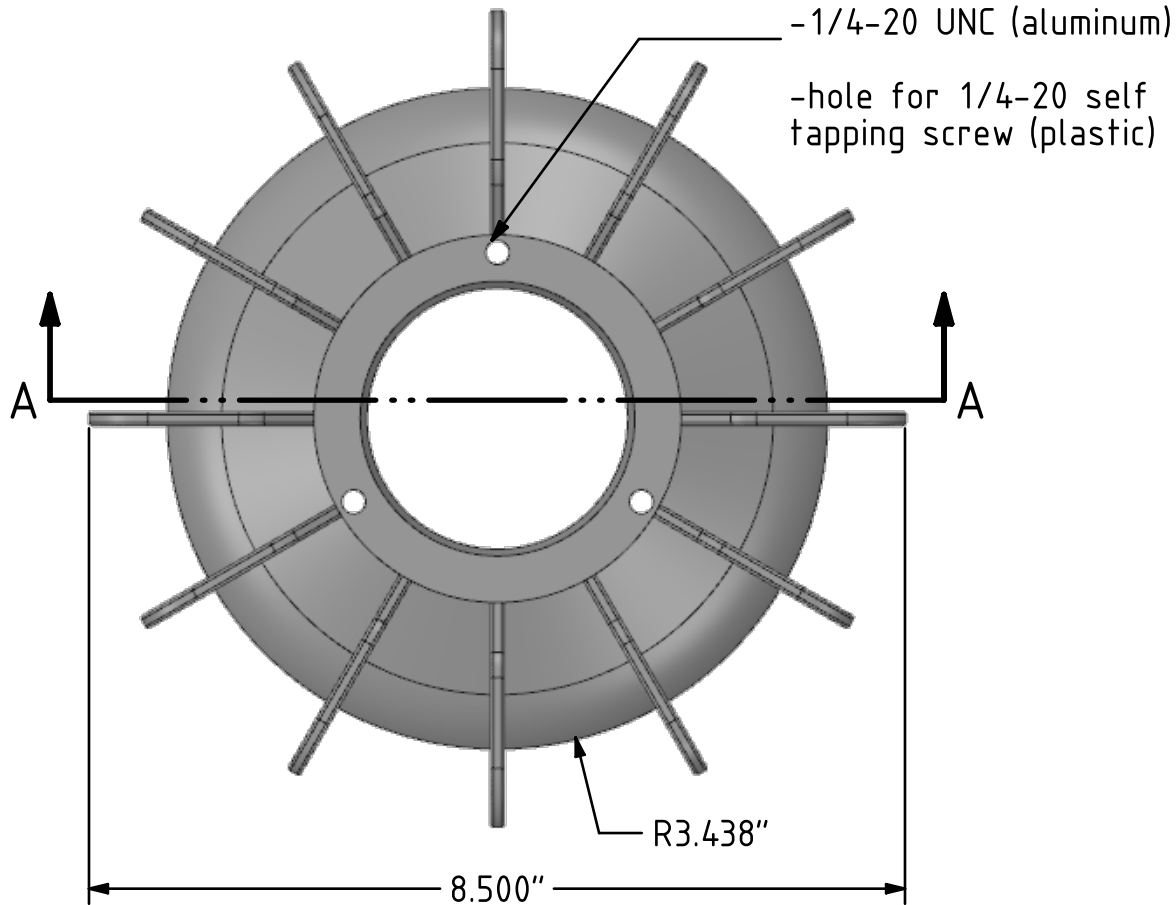

SECTION A-A