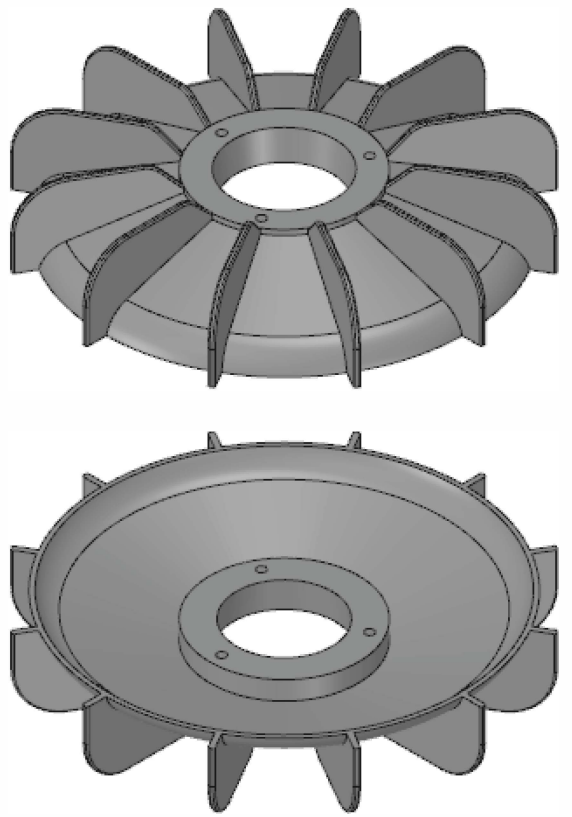

SECTION A-A

Material	Part Number
Plastic	12411-0
Aluminum	1241

EZE-Fan®

SECTION A-A

sales@shaverkudell.ca
1-800-267-8503

Material	Part Number
Plastic	13211-0
Aluminum	1321

SECTION A-A

Material	Part Number
Plastic	14911-0
Aluminum	1491

EZE-Fan®

SECTION A-A

sales@shaverkudell.ca
1-800-267-8503

Material	Part Number
Plastic	16622-0
Aluminum	1662

SECTION A-A

Material	Part Number
Plastic	17022-0
Aluminum	1702

SECTION A-A

Material	Part Number
Plastic	21633-0
Aluminum	2163

SECTION A-A

Material	Part Number
Plastic	24633-0
Aluminum	2463

Material	Part Number
Plastic	29844-0
Aluminum	2984

-1/4-20 UNC (aluminum)
 -hole for 1/4-20 self tapping screw (plastic)

Material	Part Number
Plastic	33344-0
Aluminum	3334

SECTION A-A

Material	Part Number
Plastic	35555-0
Aluminum	3555

Material	Part Number
Plastic	38155-0
Aluminum	3815

Material	Part Number
Plastic	40655-0
Aluminum	4065

Material	Part Number
Plastic	43155-0
Aluminum	4315