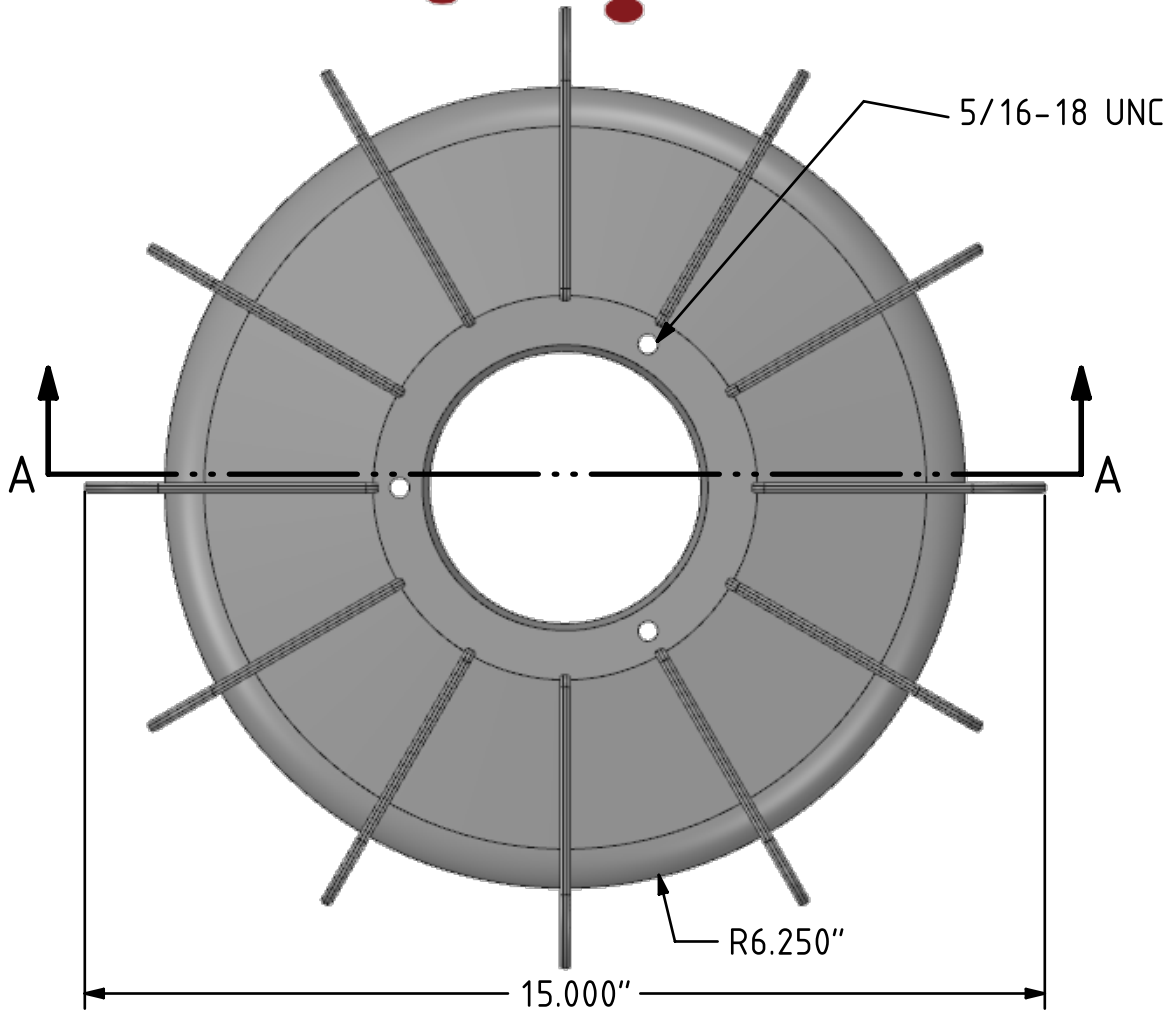

Material	Part Number
Plastic	38155-0
Aluminum	3815