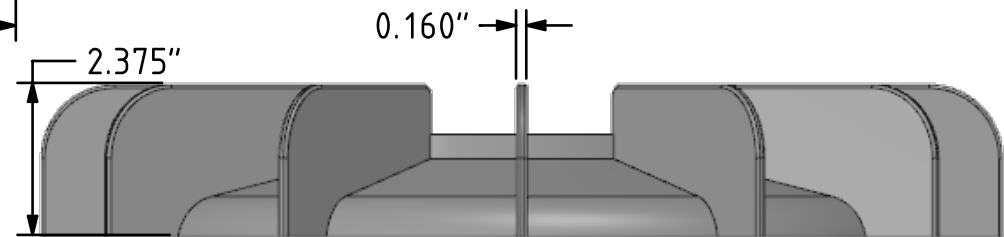

Material	Part Number
Plastic	38155-0
Aluminum	3815