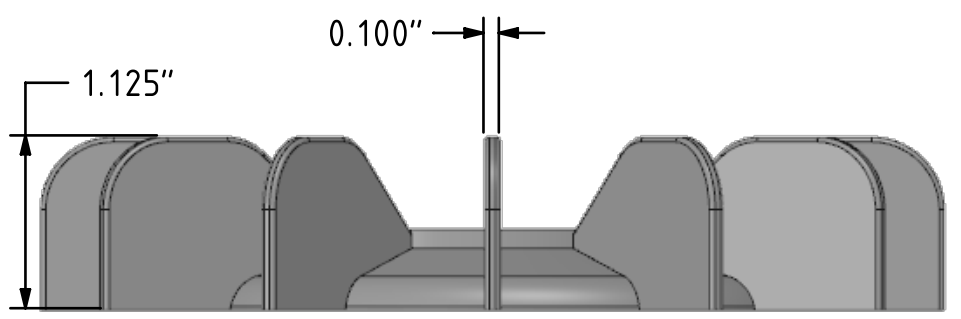

SECTION A-A

Material	Part Number
Plastic	12411-0
Aluminum	1241

EZE-Fan®

SECTION A-A

sales@shaverkudell.ca
1-800-267-8503

Material	Part Number
Plastic	13211-0
Aluminum	1321

SECTION A-A

Material	Part Number
Plastic	14911-0
Aluminum	1491

EZE-Fan®

SECTION A-A

sales@shaverkudell.ca
1-800-267-8503

Material	Part Number
Plastic	16622-0
Aluminum	1662

SECTION A-A

Material	Part Number
Plastic	17022-0
Aluminum	1702

SECTION A-A

Material	Part Number
Plastic	21633-0
Aluminum	2163

SECTION A-A

Material	Part Number
Plastic	24633-0
Aluminum	2463

Material	Part Number
Plastic	29844-0
Aluminum	2984

-1/4-20 UNC (aluminum)
 -hole for 1/4-20 self tapping screw (plastic)

Material	Part Number
Plastic	33344-0
Aluminum	3334