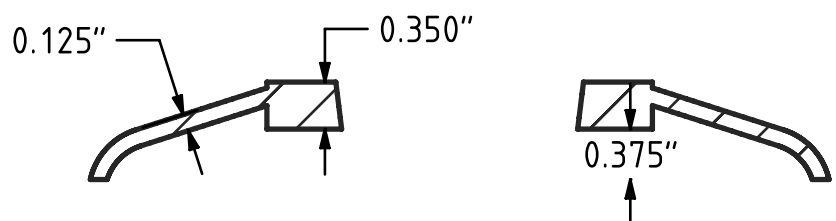

SECTION A-A

Material	Part Number
Plastic	12411-0
Aluminum	1241

EZE-Fan®

SECTION A-A

sales@shaverkudell.ca
1-800-267-8503

Material	Part Number
Plastic	13211-0
Aluminum	1321

SECTION A-A

Material	Part Number
Plastic	14911-0
Aluminum	1491

EZE-Fan®

SECTION A-A

sales@shaverkudell.ca
1-800-267-8503

Material	Part Number
Plastic	16622-0
Aluminum	1662

SECTION A-A

Material	Part Number
Plastic	17022-0
Aluminum	1702

SECTION A-A

Material	Part Number
Plastic	21633-0
Aluminum	2163

SECTION A-A

Material	Part Number
Plastic	24633-0
Aluminum	2463

Material	Part Number
Plastic	29844-0
Aluminum	2984

-1/4-20 UNC (aluminum)
 -hole for 1/4-20 self tapping screw (plastic)

Material	Part Number
Plastic	33344-0
Aluminum	3334