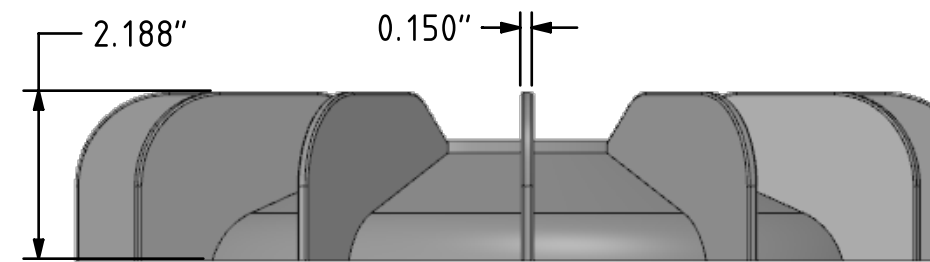

EZE-Fan®

SECTION A-A

sales@shaverkudell.ca
1-800-267-8503

Material	Part Number
Plastic	16622-0
Aluminum	1662

SECTION A-A

Material	Part Number
Plastic	17022-0
Aluminum	1702

SECTION A-A

Material	Part Number
Plastic	21633-0
Aluminum	2163

SECTION A-A

Material	Part Number
Plastic	24633-0
Aluminum	2463

Material	Part Number
Plastic	29844-0
Aluminum	2984

-1/4-20 UNC (aluminum)
 -hole for 1/4-20 self tapping screw (plastic)

Material	Part Number
Plastic	33344-0
Aluminum	3334