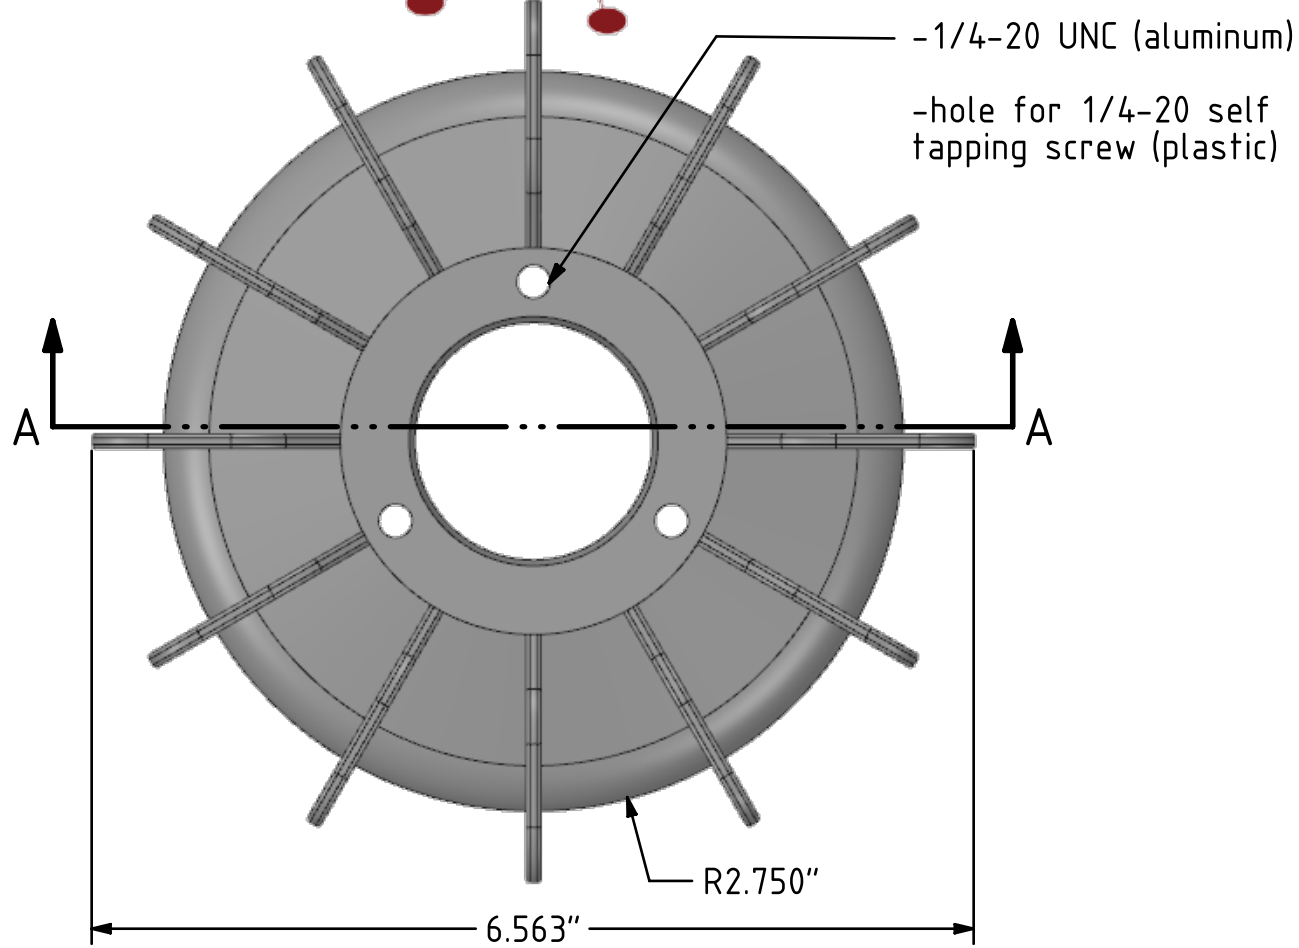

SECTION A-A

Material	Part Number
Plastic	12411-0
Aluminum	1241

EZE-Fan®

SECTION A-A

sales@shaverkudell.ca
1-800-267-8503

Material	Part Number
Plastic	13211-0
Aluminum	1321

SECTION A-A

Material	Part Number
Plastic	14911-0
Aluminum	1491

EZE-Fan®

SECTION A-A

sales@shaverkudell.ca
1-800-267-8503

Material	Part Number
Plastic	16622-0
Aluminum	1662

SECTION A-A

Material	Part Number
Plastic	17022-0
Aluminum	1702

SECTION A-A

Material	Part Number
Plastic	21633-0
Aluminum	2163

SECTION A-A

Material	Part Number
Plastic	24633-0
Aluminum	2463

Material	Part Number
Plastic	29844-0
Aluminum	2984

-1/4-20 UNC (aluminum)
 -hole for 1/4-20 self tapping screw (plastic)

Material	Part Number
Plastic	33344-0
Aluminum	3334