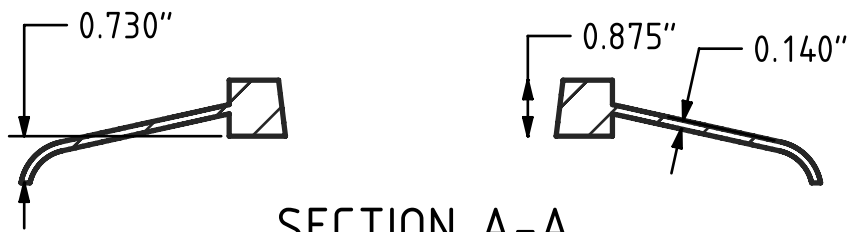

Material	Part Number
Plastic	38155-0
Aluminum	3815