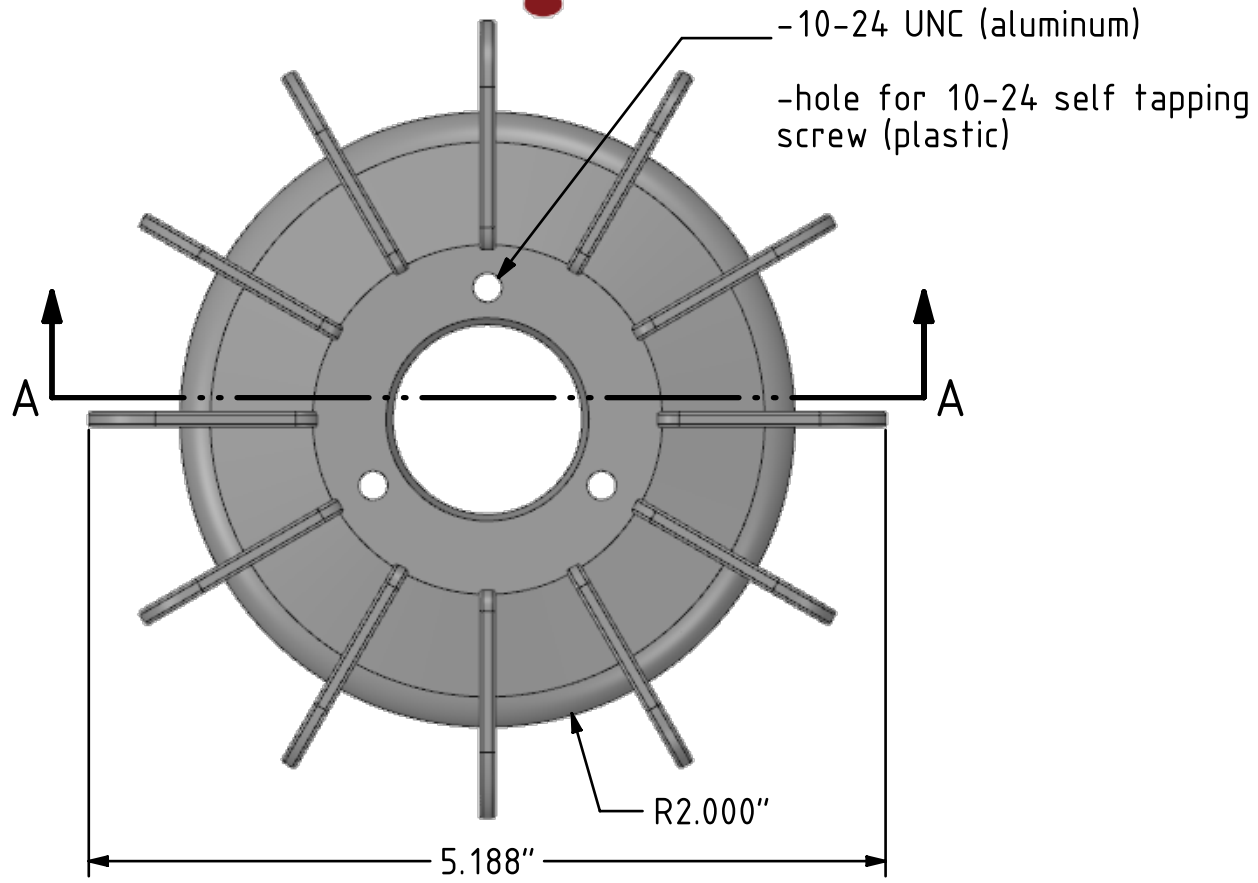

SECTION A-A

Material	Part Number
Plastic	12411-0
Aluminum	1241

EZE-Fan®

SECTION A-A

sales@shaverkudell.ca
1-800-267-8503

Material	Part Number
Plastic	13211-0
Aluminum	1321

SECTION A-A

Material	Part Number
Plastic	14911-0
Aluminum	1491

EZE-Fan®

SECTION A-A

sales@shaverkudell.ca
1-800-267-8503

Material	Part Number
Plastic	16622-0
Aluminum	1662

SECTION A-A

Material	Part Number
Plastic	17022-0
Aluminum	1702

SECTION A-A

Material	Part Number
Plastic	21633-0
Aluminum	2163

SECTION A-A

Material	Part Number
Plastic	24633-0
Aluminum	2463

Material	Part Number
Plastic	29844-0
Aluminum	2984

-1/4-20 UNC (aluminum)
 -hole for 1/4-20 self tapping screw (plastic)

Material	Part Number
Plastic	33344-0
Aluminum	3334

SECTION A-A

Material	Part Number
Plastic	35555-0
Aluminum	3555

Material	Part Number
Plastic	38155-0
Aluminum	3815

Material	Part Number
Plastic	40655-0
Aluminum	4065

Material	Part Number
Plastic	43155-0
Aluminum	4315