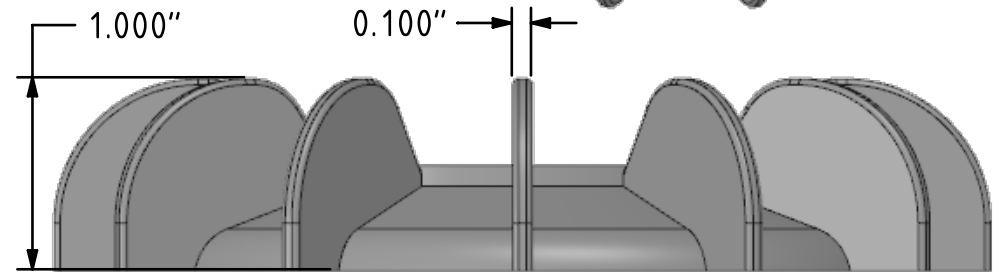

SECTION A-A

Material	Part Number
Plastic	12411-0
Aluminum	1241

EZE-Fan®

SECTION A-A

sales@shaverkudell.ca
1-800-267-8503

Material	Part Number
Plastic	13211-0
Aluminum	1321

SECTION A-A

Material	Part Number
Plastic	14911-0
Aluminum	1491

SECTION A-A

Material	Part Number
Plastic	24633-0
Aluminum	2463

Material	Part Number
Plastic	29844-0
Aluminum	2984

-1/4-20 UNC (aluminum)
 -hole for 1/4-20 self tapping screw (plastic)

Material	Part Number
Plastic	33344-0
Aluminum	3334