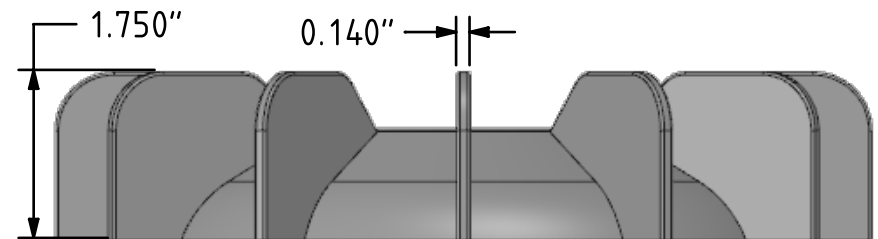

EZE-Fan®

SECTION A-A

sales@shaverkudell.ca
1-800-267-8503

Material	Part Number
Plastic	16622-0
Aluminum	1662

SECTION A-A

Material	Part Number
Plastic	17022-0
Aluminum	1702

SECTION A-A

Material	Part Number
Plastic	21633-0
Aluminum	2163

SECTION A-A

Material	Part Number
Plastic	24633-0
Aluminum	2463

Material	Part Number
Plastic	29844-0
Aluminum	2984

-1/4-20 UNC (aluminum)
 -hole for 1/4-20 self tapping screw (plastic)

Material	Part Number
Plastic	33344-0
Aluminum	3334