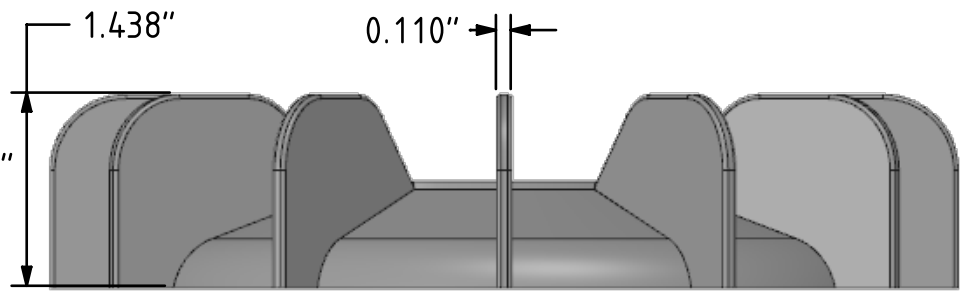

EZE-Fan®

SECTION A-A

sales@shaverkudell.ca
1-800-267-8503

Material	Part Number
Plastic	16622-0
Aluminum	1662

SECTION A-A

Material	Part Number
Plastic	17022-0
Aluminum	1702

SECTION A-A

Material	Part Number
Plastic	21633-0
Aluminum	2163

SECTION A-A

Material	Part Number
Plastic	24633-0
Aluminum	2463

Material	Part Number
Plastic	29844-0
Aluminum	2984

-1/4-20 UNC (aluminum)
 -hole for 1/4-20 self tapping screw (plastic)

Material	Part Number
Plastic	33344-0
Aluminum	3334