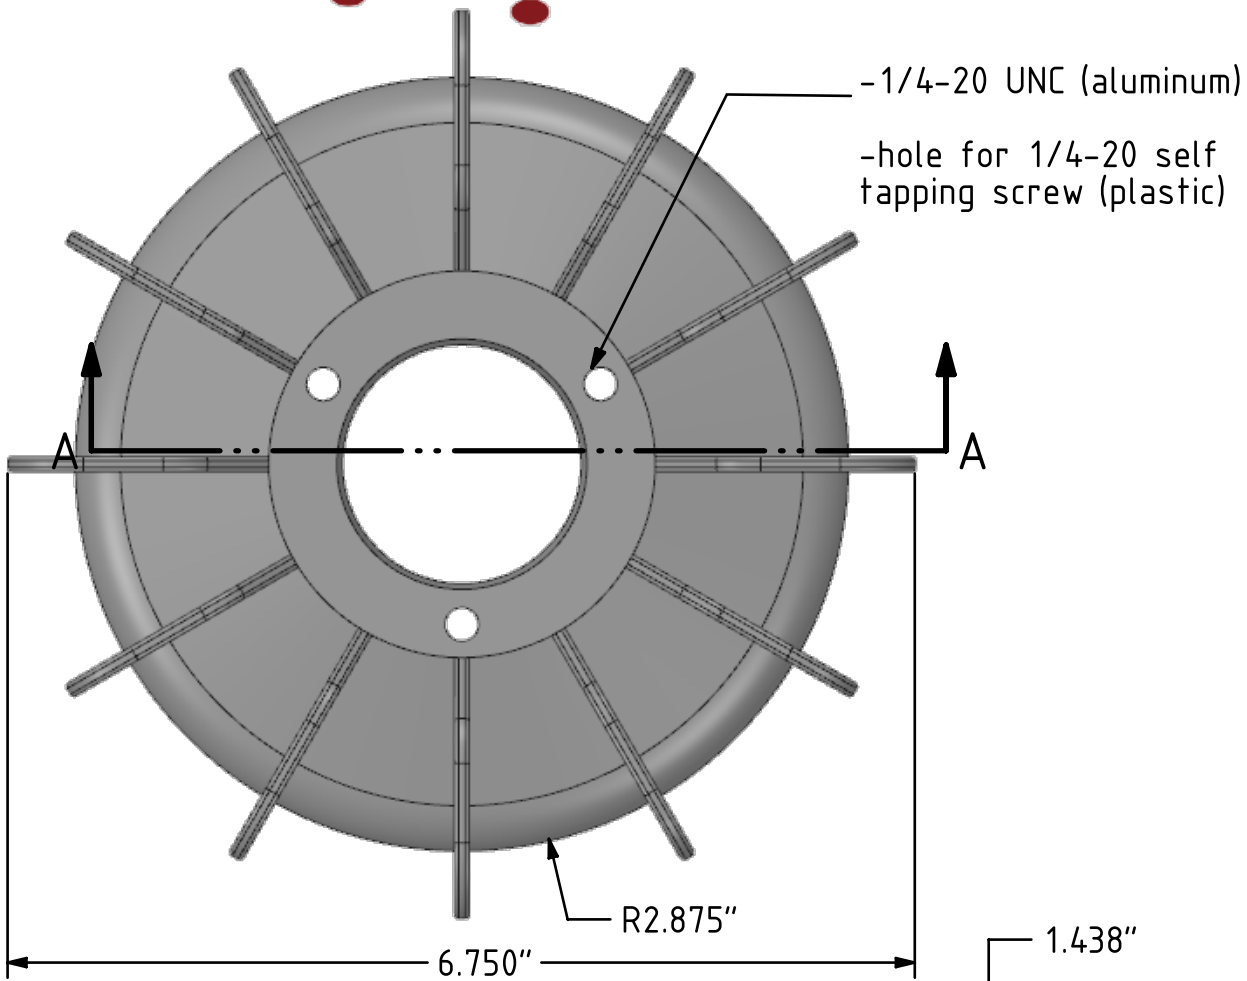

EZE-Fan®

SECTION A-A

sales@shaverkudell.ca
1-800-267-8503

Material	Part Number
Plastic	16622-0
Aluminum	1662

SECTION A-A

Material	Part Number
Plastic	17022-0
Aluminum	1702

SECTION A-A

Material	Part Number
Plastic	21633-0
Aluminum	2163

SECTION A-A

Material	Part Number
Plastic	24633-0
Aluminum	2463

Material	Part Number
Plastic	29844-0
Aluminum	2984

-1/4-20 UNC (aluminum)
 -hole for 1/4-20 self tapping screw (plastic)

Material	Part Number
Plastic	33344-0
Aluminum	3334