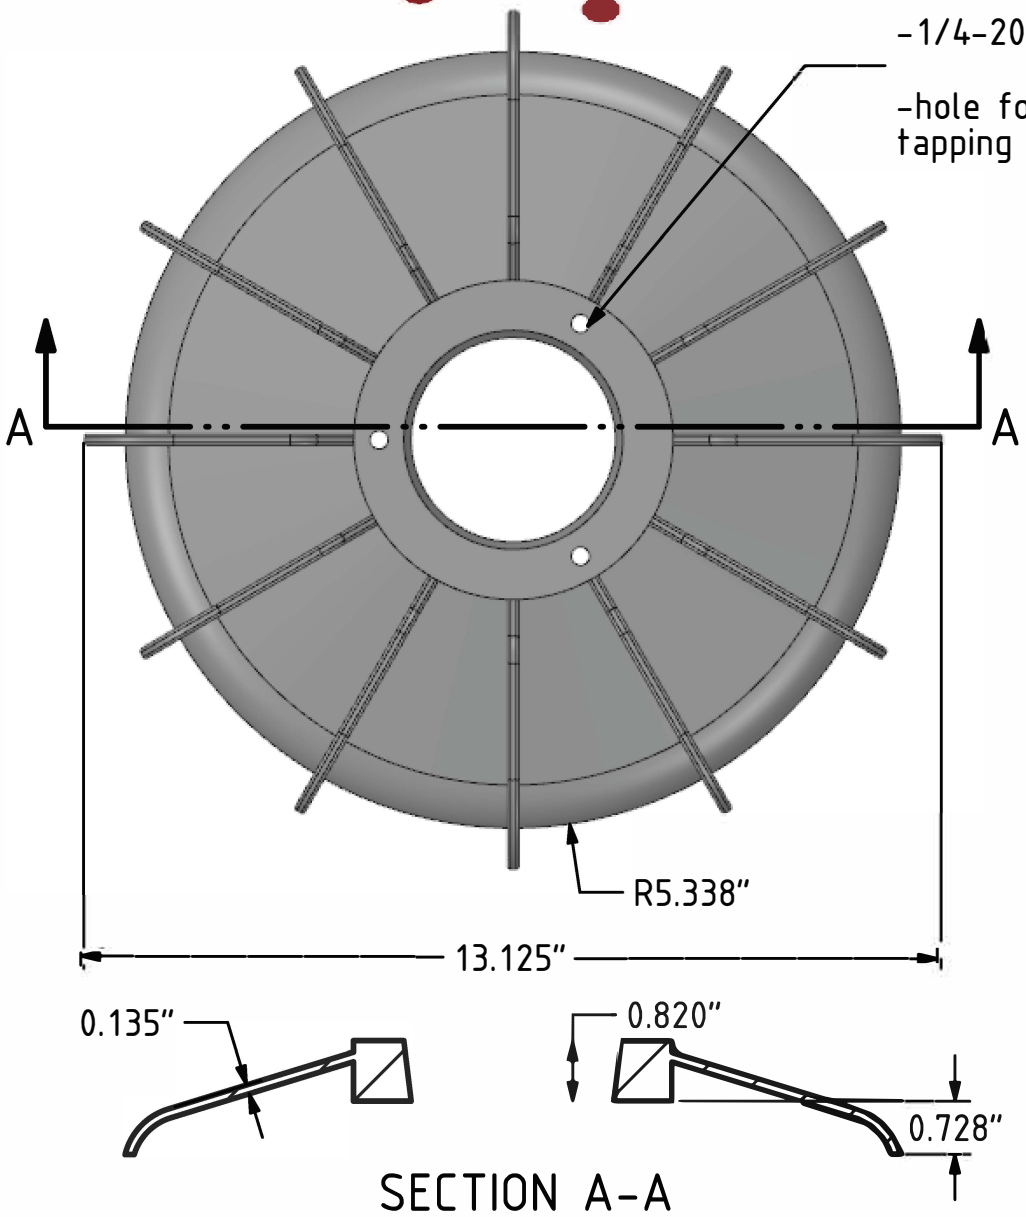

SECTION A-A

Material	Part Number
Plastic	24633-0
Aluminum	2463

Material	Part Number
Plastic	29844-0
Aluminum	2984

-1/4-20 UNC (aluminum)
 -hole for 1/4-20 self tapping screw (plastic)

Material	Part Number
Plastic	33344-0
Aluminum	3334

SECTION A-A

Material	Part Number
Plastic	35555-0
Aluminum	3555

Material	Part Number
Plastic	38155-0
Aluminum	3815

Material	Part Number
Plastic	40655-0
Aluminum	4065

Material	Part Number
Plastic	43155-0
Aluminum	4315