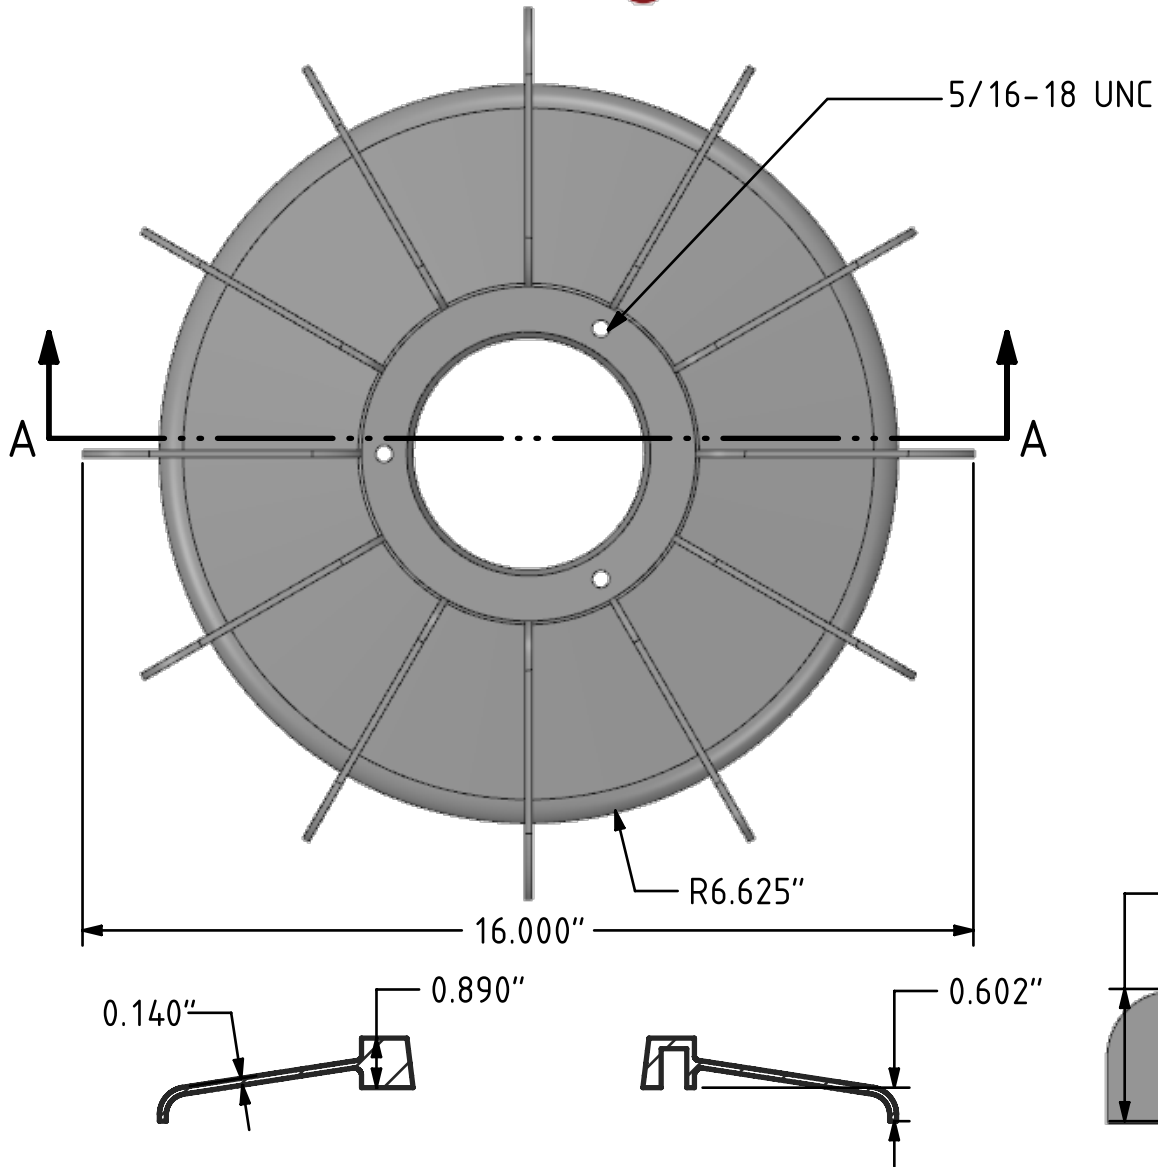

SECTION A-A

Material	Part Number
Plastic	24633-0
Aluminum	2463

Material	Part Number
Plastic	29844-0
Aluminum	2984

-1/4-20 UNC (aluminum)
 -hole for 1/4-20 self tapping screw (plastic)

Material	Part Number
Plastic	33344-0
Aluminum	3334

SECTION A-A

Material	Part Number
Plastic	35555-0
Aluminum	3555

Material	Part Number
Plastic	38155-0
Aluminum	3815

Material	Part Number
Plastic	40655-0
Aluminum	4065

Material	Part Number
Plastic	43155-0
Aluminum	4315