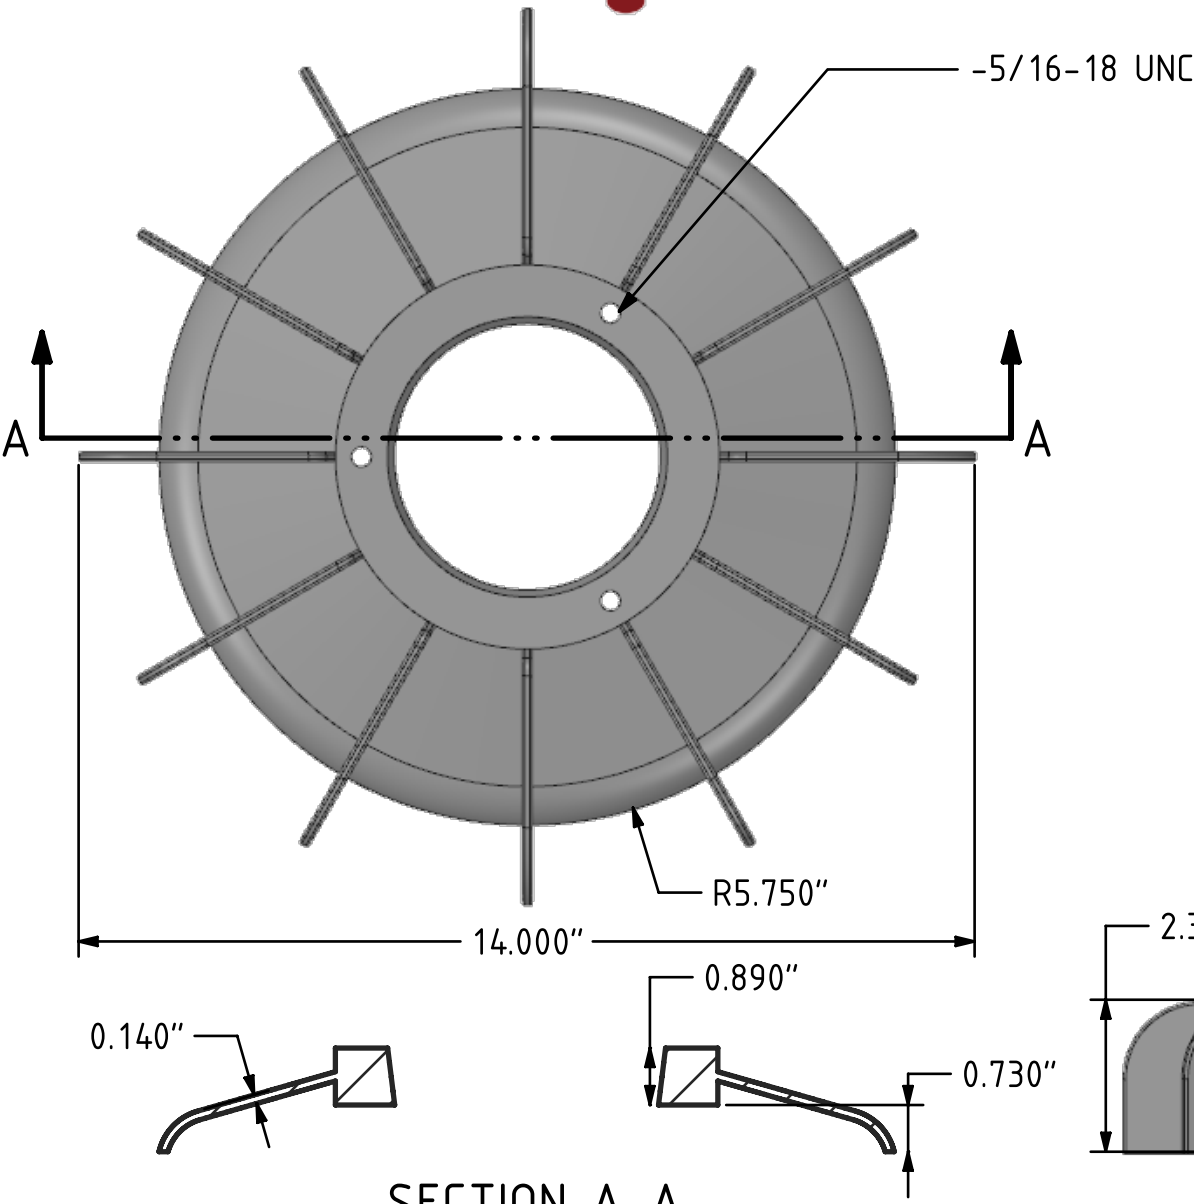

SECTION A-A

Material	Part Number
Plastic	24633-0
Aluminum	2463

Material	Part Number
Plastic	29844-0
Aluminum	2984

-1/4-20 UNC (aluminum)
 -hole for 1/4-20 self tapping screw (plastic)

Material	Part Number
Plastic	33344-0
Aluminum	3334

SECTION A-A

Material	Part Number
Plastic	35555-0
Aluminum	3555

Material	Part Number
Plastic	38155-0
Aluminum	3815

Material	Part Number
Plastic	40655-0
Aluminum	4065

Material	Part Number
Plastic	43155-0
Aluminum	4315