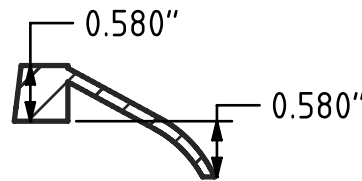

SECTION A-A