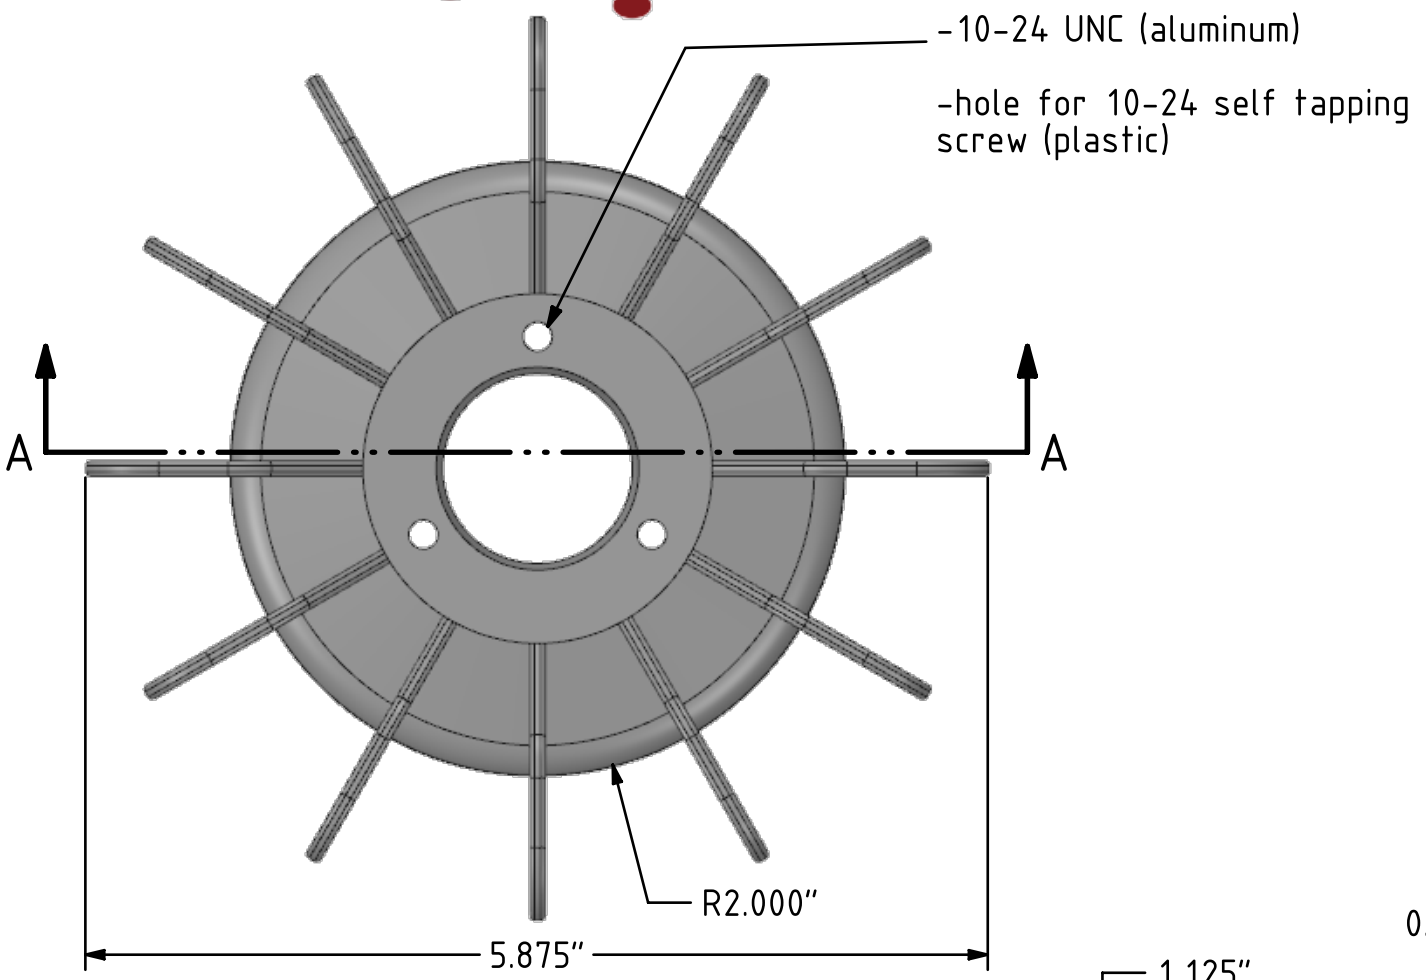

SECTION A-A