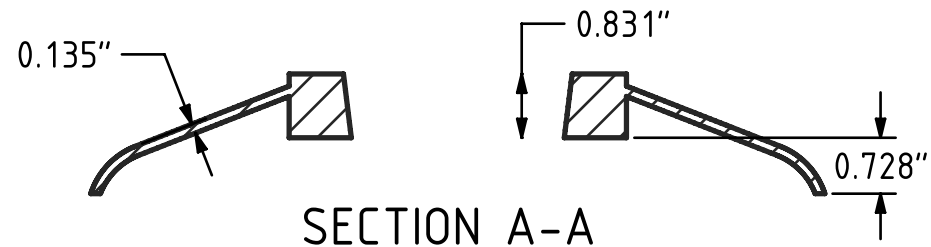

EZE-Fan®

SECTION A-A

sales@shaverkudell.ca
1-800-267-8503

Material	Part Number
Plastic	16622-0
Aluminum	1662

SECTION A-A

Material	Part Number
Plastic	17022-0
Aluminum	1702

SECTION A-A

Material	Part Number
Plastic	21633-0
Aluminum	2163

SECTION A-A

Material	Part Number
Plastic	24633-0
Aluminum	2463

Material	Part Number
Plastic	29844-0
Aluminum	2984

-1/4-20 UNC (aluminum)
 -hole for 1/4-20 self tapping screw (plastic)

Material	Part Number
Plastic	33344-0
Aluminum	3334