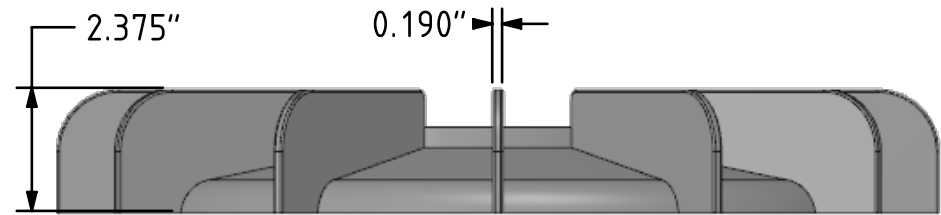

SECTION A-A

Material	Part Number
Plastic	24633-0
Aluminum	2463

Material	Part Number
Plastic	29844-0
Aluminum	2984

-1/4-20 UNC (aluminum)
 -hole for 1/4-20 self tapping screw (plastic)

Material	Part Number
Plastic	33344-0
Aluminum	3334

SECTION A-A

Material	Part Number
Plastic	35555-0
Aluminum	3555

Material	Part Number
Plastic	38155-0
Aluminum	3815

Material	Part Number
Plastic	40655-0
Aluminum	4065

Material	Part Number
Plastic	43155-0
Aluminum	4315