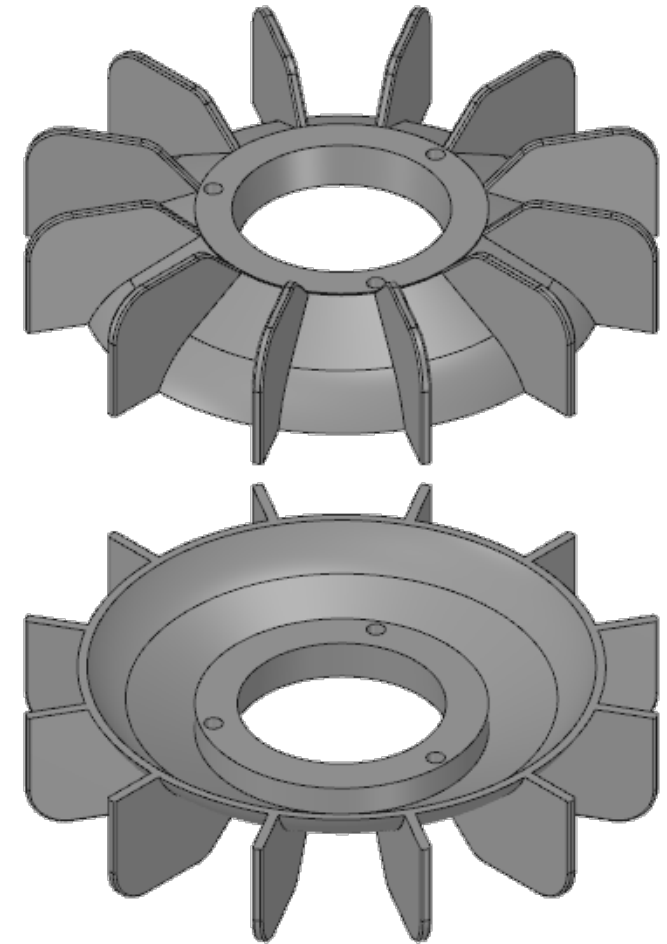

SECTION A-A

Material	Part Number
Plastic	12411-0
Aluminum	1241

EZE-Fan®

SECTION A-A

sales@shaverkudell.ca
1-800-267-8503

Material	Part Number
Plastic	13211-0
Aluminum	1321

SECTION A-A

Material	Part Number
Plastic	14911-0
Aluminum	1491

EZE-Fan®

SECTION A-A

sales@shaverkudell.ca
1-800-267-8503

Material	Part Number
Plastic	16622-0
Aluminum	1662

SECTION A-A

Material	Part Number
Plastic	17022-0
Aluminum	1702

SECTION A-A

Material	Part Number
Plastic	21633-0
Aluminum	2163

SECTION A-A

Material	Part Number
Plastic	24633-0
Aluminum	2463

Material	Part Number
Plastic	29844-0
Aluminum	2984

-1/4-20 UNC (aluminum)
 -hole for 1/4-20 self tapping screw (plastic)

Material	Part Number
Plastic	33344-0
Aluminum	3334

SECTION A-A

Material	Part Number
Plastic	35555-0
Aluminum	3555

Material	Part Number
Plastic	38155-0
Aluminum	3815

Material	Part Number
Plastic	40655-0
Aluminum	4065

Material	Part Number
Plastic	43155-0
Aluminum	4315