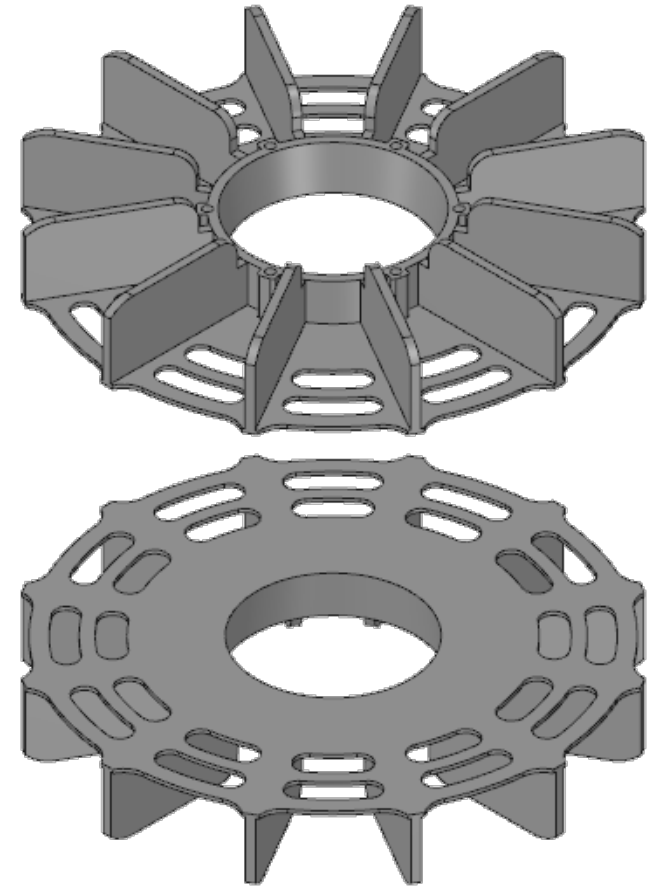

-10-24 UNC (aluminum)
-hole for 10-24 self tapping screw (plastic)

SECTION A-A

Material	Part Number
Plastic	6400-2
Aluminum	6400-1

SECTION A-A

Material	Part Number
Plastic	7600-2
Aluminum	7600-1

SECTION A-A

Material	Part Number
Plastic	21633-2
Aluminum	2163-1

SECTION A-A

Material	Part Number
Plastic	24633-2
Aluminum	2463-1

SECTION A-A

Material	Part Number
Plastic	29844-2
Aluminum	2984-1

EZE-Fan®

Material	Part Number
Plastic	33344-2
Aluminum	3334-1

SECTION A-A

Material	Part Number
Plastic	40655-2
Aluminum	4065-1

SECTION A-A

Material	Part Number
Plastic	43155-2
Aluminum	4315-1

SECTION A-A

Material	Part Number
Plastic	N/A
Aluminum	4576-1

SECTION A-A

Material	Part Number
Plastic	N/A
Aluminum	4826-1

Material	Part Number
Plastic	N/A
Aluminum	5086-1

SECTION A-A

Material	Part Number
Plastic	N/A
Aluminum	5336-1

Material	Part Number
Plastic	N/A
Aluminum	5596-1

SECTION A-A

Material	Part Number
Plastic	N/A
Aluminum	5846-1