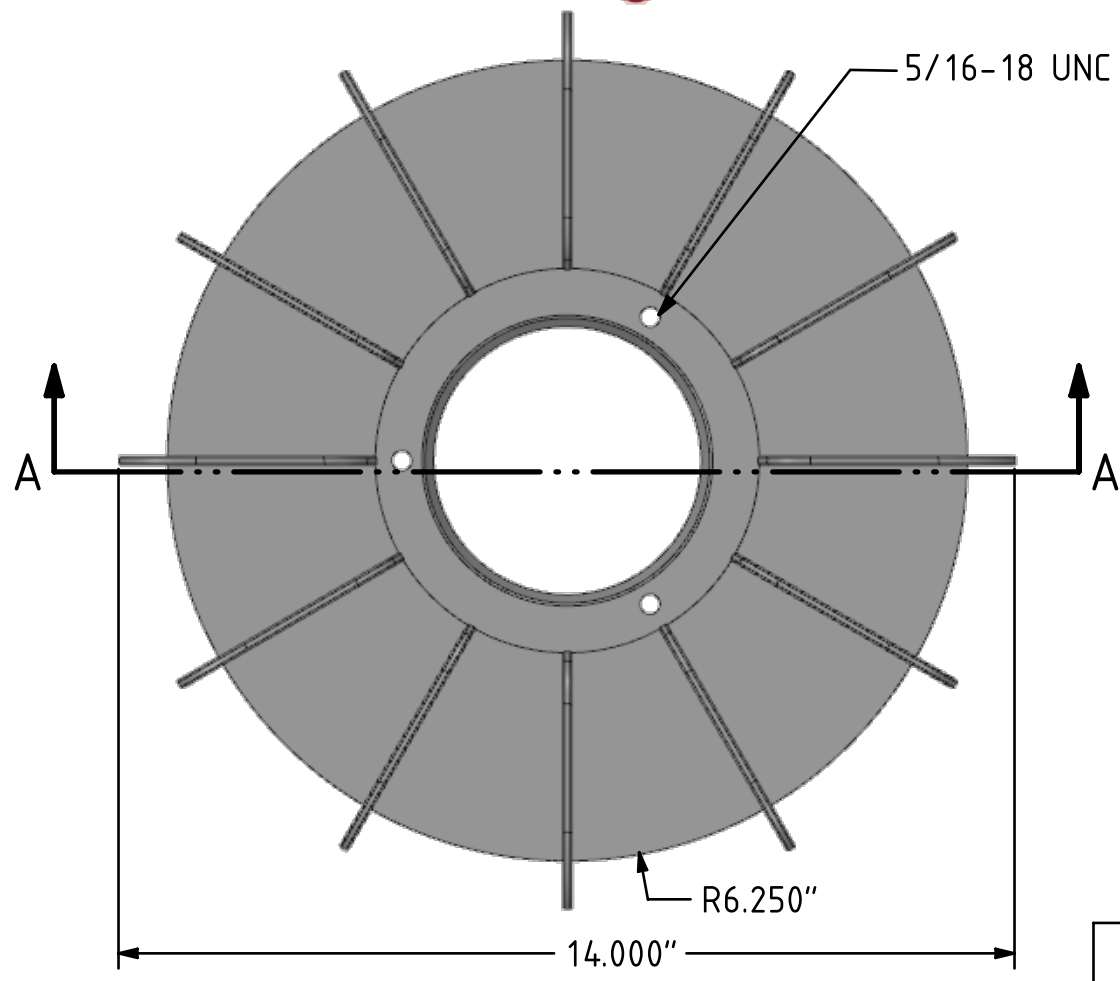

SECTION A-A