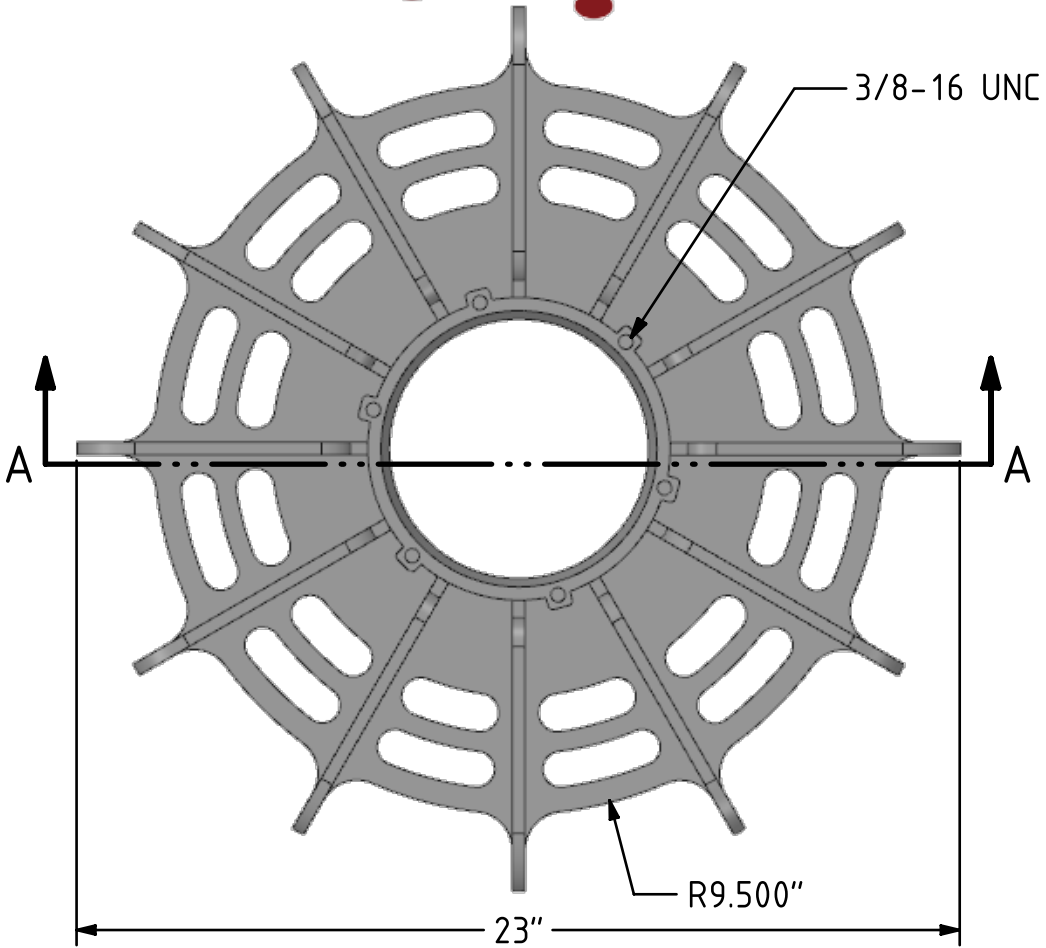

-10-24 UNC (aluminum)
-hole for 10-24 self tapping screw (plastic)

SECTION A-A

Material	Part Number
Plastic	6400-2
Aluminum	6400-1

SECTION A-A

Material	Part Number
Plastic	7600-2
Aluminum	7600-1

SECTION A-A

Material	Part Number
Plastic	N/A
Aluminum	5086-1

SECTION A-A

Material	Part Number
Plastic	N/A
Aluminum	5336-1

Material	Part Number
Plastic	N/A
Aluminum	5596-1

SECTION A-A

Material	Part Number
Plastic	N/A
Aluminum	5846-1