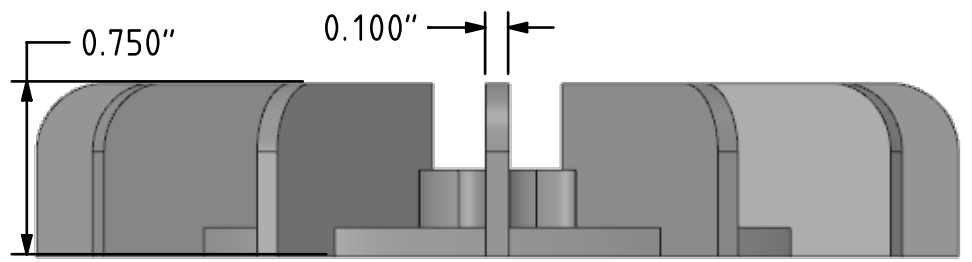

Material	Part Number
Plastic	10200-2
Aluminum	10200-1