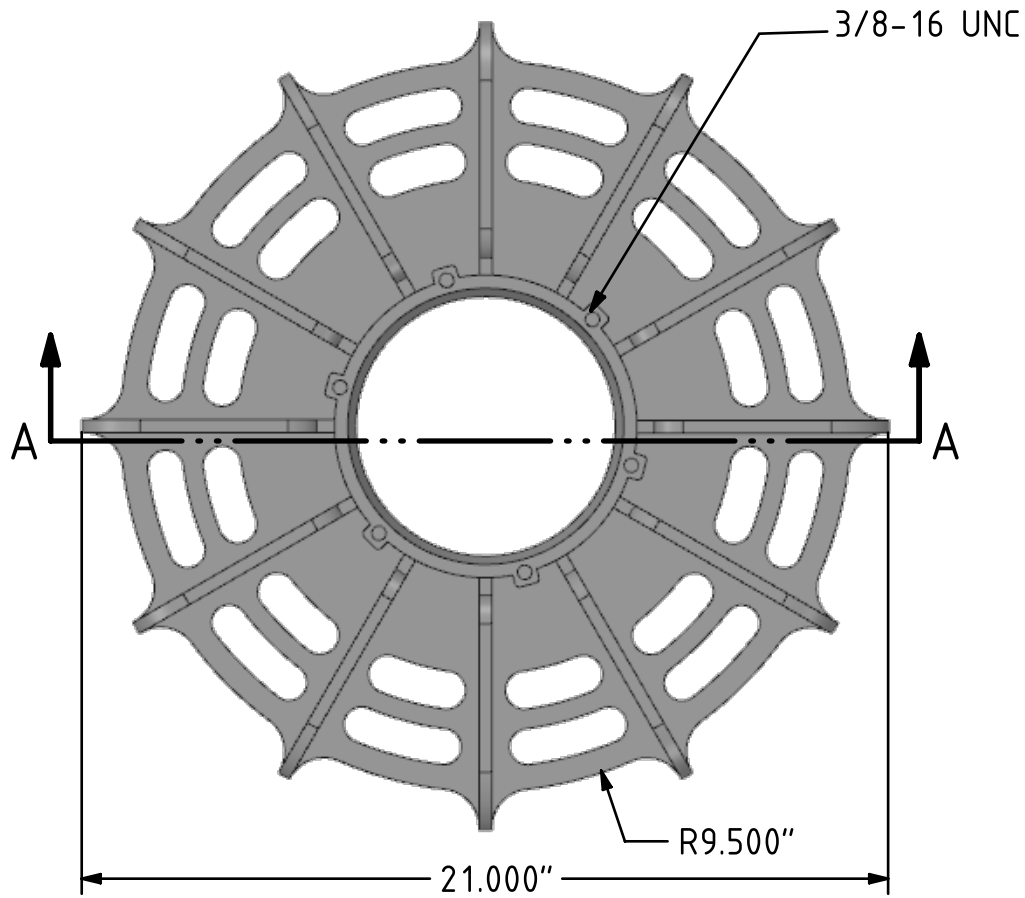

-10-24 UNC (aluminum)
-hole for 10-24 self tapping screw (plastic)

SECTION A-A

Material	Part Number
Plastic	6400-2
Aluminum	6400-1

SECTION A-A

Material	Part Number
Plastic	7600-2
Aluminum	7600-1

SECTION A-A

SECTION A-A

Material	Part Number
Plastic	40655-2
Aluminum	4065-1

SECTION A-A

Material	Part Number
Plastic	43155-2
Aluminum	4315-1

SECTION A-A

Material	Part Number
Plastic	N/A
Aluminum	4576-1

SECTION A-A

Material	Part Number
Plastic	N/A
Aluminum	4826-1

Material	Part Number
Plastic	N/A
Aluminum	5086-1

SECTION A-A

Material	Part Number
Plastic	N/A
Aluminum	5336-1

Material	Part Number
Plastic	N/A
Aluminum	5596-1

SECTION A-A

Material	Part Number
Plastic	N/A
Aluminum	5846-1