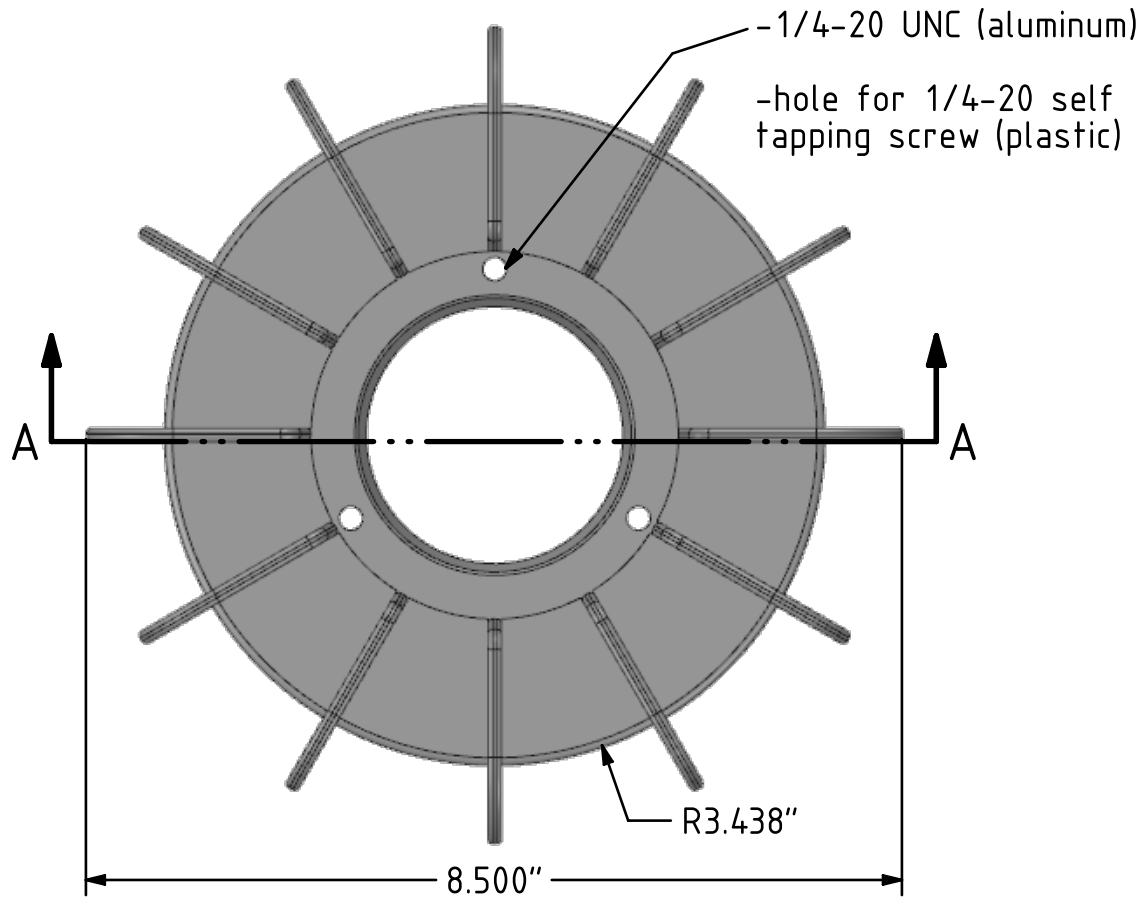

-10-24 UNC (aluminum)
-hole for 10-24 self tapping screw (plastic)

SECTION A-A

Material	Part Number
Plastic	6400-2
Aluminum	6400-1

SECTION A-A

Material	Part Number
Plastic	7600-2
Aluminum	7600-1

SECTION A-A

SECTION A-A

Material	Part Number
Plastic	14911-2
Aluminum	1491-1

0.110"

SECTION A-A

Material	Part Number
Plastic	16622-2
Aluminum	1662-1

SECTION A-A

Material	Part Number
Plastic	17022-2
Aluminum	1702-1

SECTION A-A