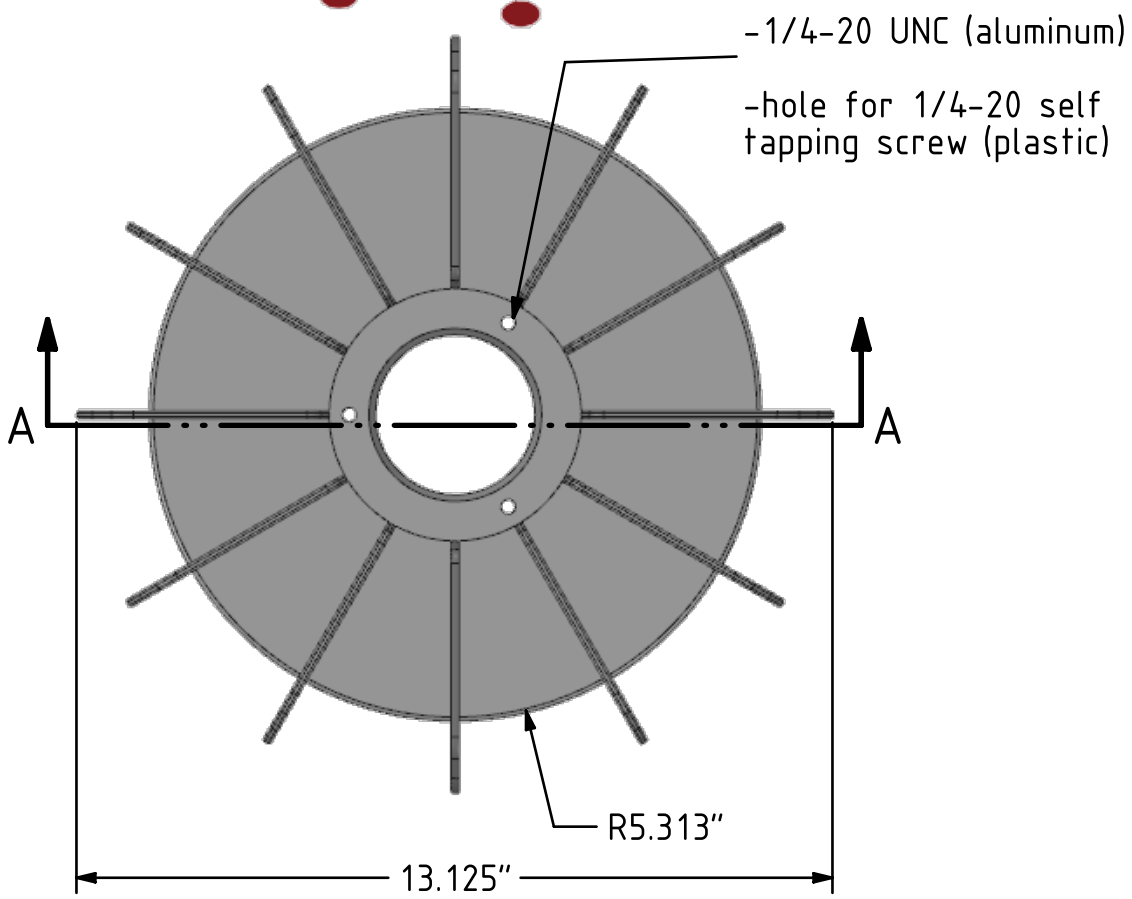

EZE-Fan®

Material	Part Number
Plastic	33344-2
Aluminum	3334-1

sales@shaverkudell.ca
1-800-267-8503