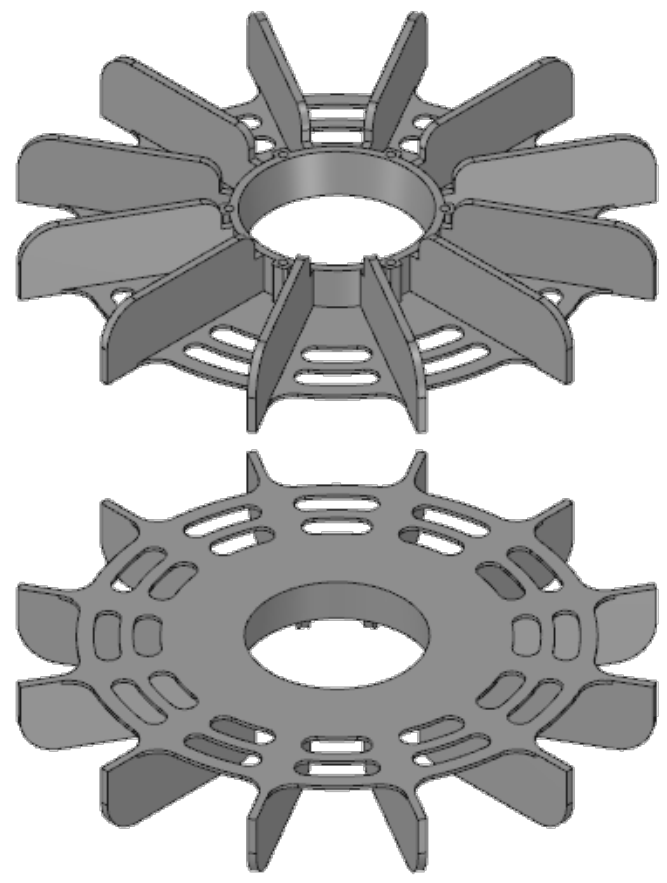

-10-24 UNC (aluminum)
-hole for 10-24 self tapping screw (plastic)

SECTION A-A

Material	Part Number
Plastic	6400-2
Aluminum	6400-1

SECTION A-A

Material	Part Number
Plastic	7600-2
Aluminum	7600-1

SECTION A-A

SECTION A-A

Material	Part Number
Plastic	40655-2
Aluminum	4065-1

SECTION A-A

Material	Part Number
Plastic	43155-2
Aluminum	4315-1

SECTION A-A

Material	Part Number
Plastic	N/A
Aluminum	4576-1

SECTION A-A

Material	Part Number
Plastic	N/A
Aluminum	4826-1

Material	Part Number
Plastic	N/A
Aluminum	5086-1

SECTION A-A

Material	Part Number
Plastic	N/A
Aluminum	5336-1

Material	Part Number
Plastic	N/A
Aluminum	5596-1

SECTION A-A

Material	Part Number
Plastic	N/A
Aluminum	5846-1

SECTION A-A

Material	Part Number
Plastic	N/A
Aluminum	6106-1