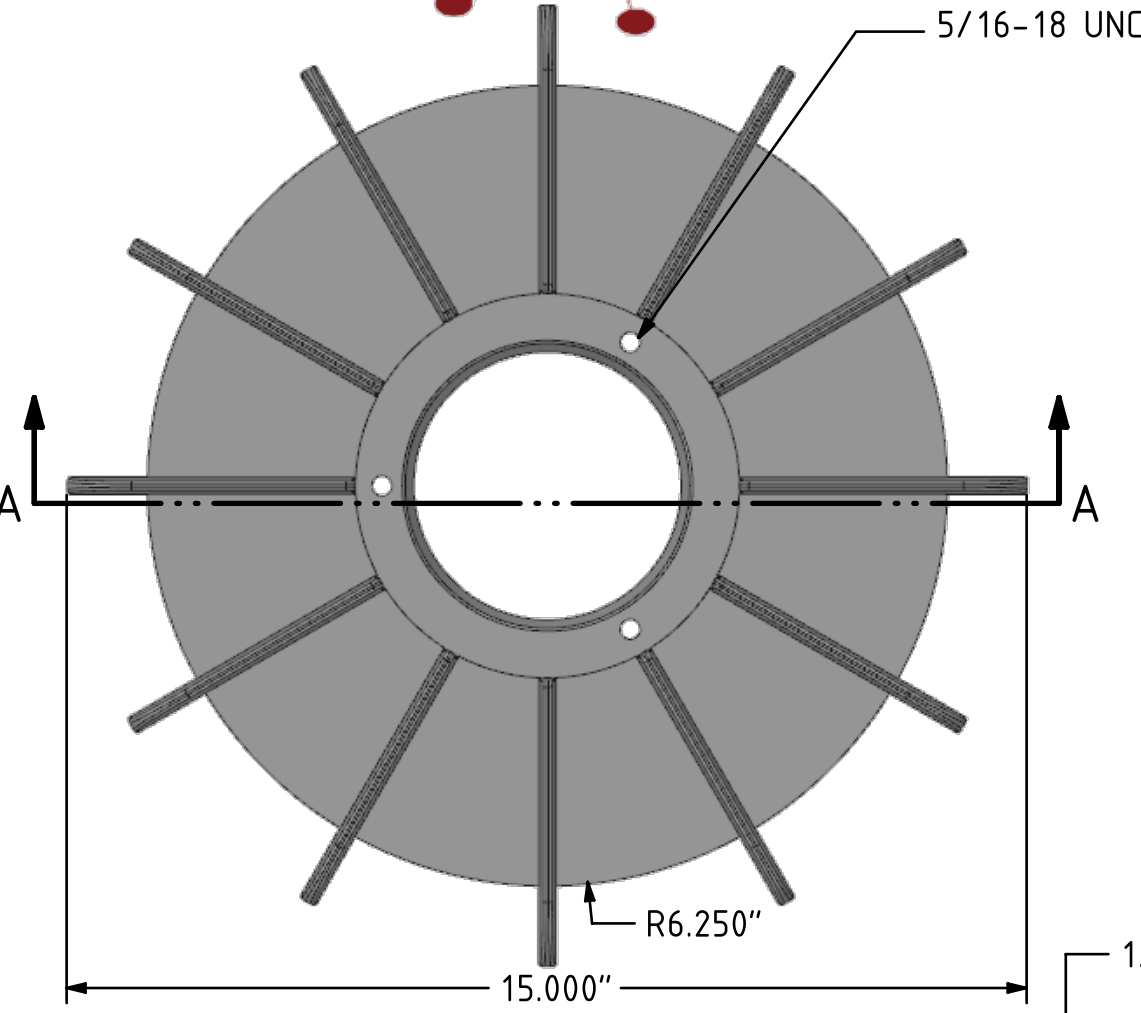

SECTION A-A

Material	Part Number
Plastic	38155-2
Aluminum	3815-1

sales@shaverkudell.ca
1-800-267-8503