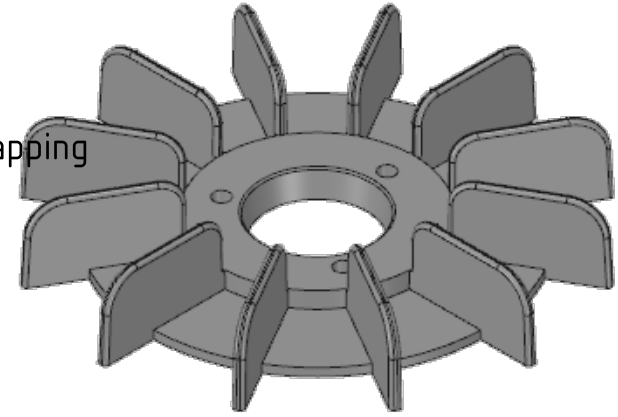

-10-24 UNC (aluminum)
-hole for 10-24 self tapping screw (plastic)

SECTION A-A

Material	Part Number
Plastic	6400-2
Aluminum	6400-1

SECTION A-A

Material	Part Number
Plastic	7600-2
Aluminum	7600-1

SECTION A-A

Material	Part Number
Plastic	8900-2
Aluminum	8900-1

SECTION A-A

Material	Part Number
Plastic	10200-2
Aluminum	10200-1

Material	Part Number
Plastic	12411-2
Aluminum	1241-1

SECTION A-A

Material	Part Number
Plastic	13211-2
Aluminum	1321-1

SECTION A-A

Material	Part Number
Plastic	14911-2
Aluminum	1491-1

0.110"

SECTION A-A

Material	Part Number
Plastic	16622-2
Aluminum	1662-1

SECTION A-A

Material	Part Number
Plastic	17022-2
Aluminum	1702-1

SECTION A-A

Material	Part Number
Plastic	21633-2
Aluminum	2163-1

SECTION A-A

Material	Part Number
Plastic	24633-2
Aluminum	2463-1

SECTION A-A

Material	Part Number
Plastic	29844-2
Aluminum	2984-1

EZE-Fan®

Material	Part Number
Plastic	33344-2
Aluminum	3334-1