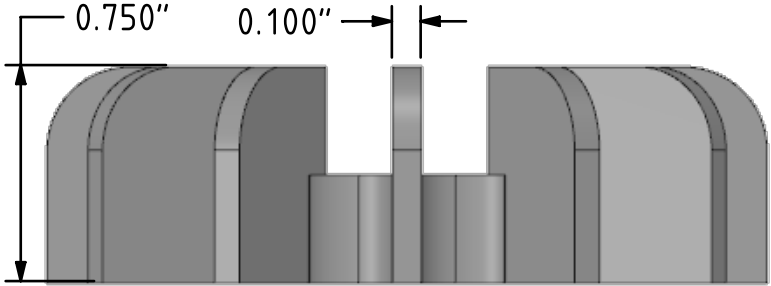

-10-24 UNC (aluminum)
-hole for 10-24 self tapping screw (plastic)

SECTION A-A

Material	Part Number
Plastic	6400-2
Aluminum	6400-1

SECTION A-A

Material	Part Number
Plastic	7600-2
Aluminum	7600-1

SECTION A-A

Material	Part Number
Plastic	8900-2
Aluminum	8900-1

SECTION A-A

Material	Part Number
Plastic	10200-2
Aluminum	10200-1

Material	Part Number
Plastic	12411-2
Aluminum	1241-1

SECTION A-A

Material	Part Number
Plastic	13211-2
Aluminum	1321-1

SECTION A-A

Material	Part Number
Plastic	14911-2
Aluminum	1491-1

0.110"

SECTION A-A

Material	Part Number
Plastic	16622-2
Aluminum	1662-1

SECTION A-A

Material	Part Number
Plastic	17022-2
Aluminum	1702-1

SECTION A-A