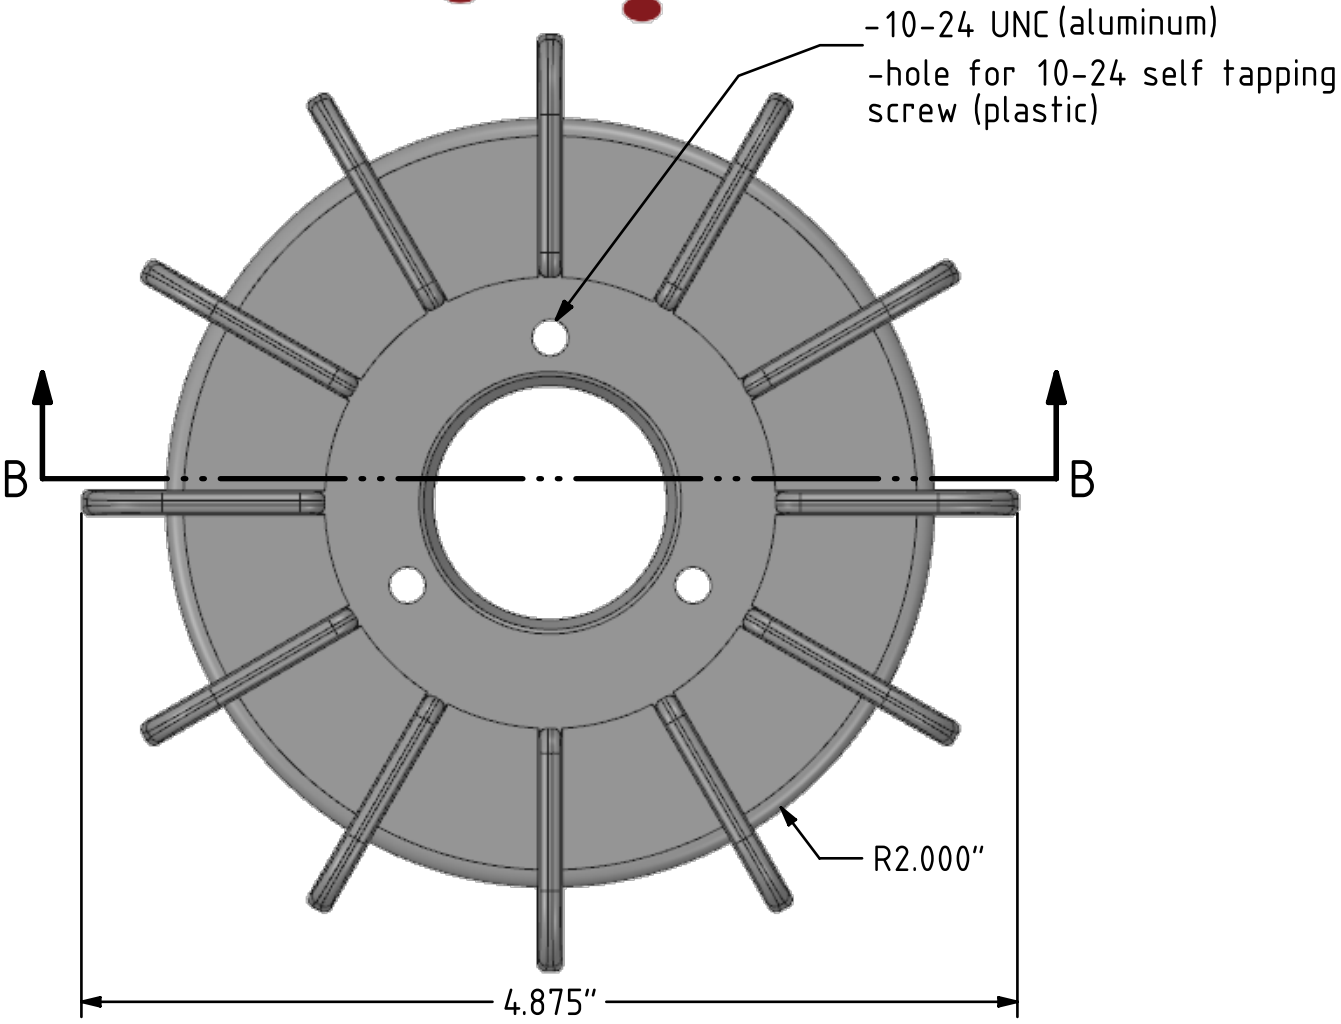

-10-24 UNC (aluminum)
-hole for 10-24 self tapping screw (plastic)

SECTION A-A

Material	Part Number
Plastic	6400-2
Aluminum	6400-1

SECTION A-A

Material	Part Number
Plastic	7600-2
Aluminum	7600-1

SECTION A-A

Material	Part Number
Plastic	8900-2
Aluminum	8900-1

SECTION A-A

Material	Part Number
Plastic	10200-2
Aluminum	10200-1

Material	Part Number
Plastic	12411-2
Aluminum	1241-1

SECTION A-A

Material	Part Number
Plastic	13211-2
Aluminum	1321-1

SECTION A-A

Material	Part Number
Plastic	14911-2
Aluminum	1491-1

0.110"

SECTION A-A

Material	Part Number
Plastic	16622-2
Aluminum	1662-1

SECTION A-A

Material	Part Number
Plastic	17022-2
Aluminum	1702-1

SECTION A-A