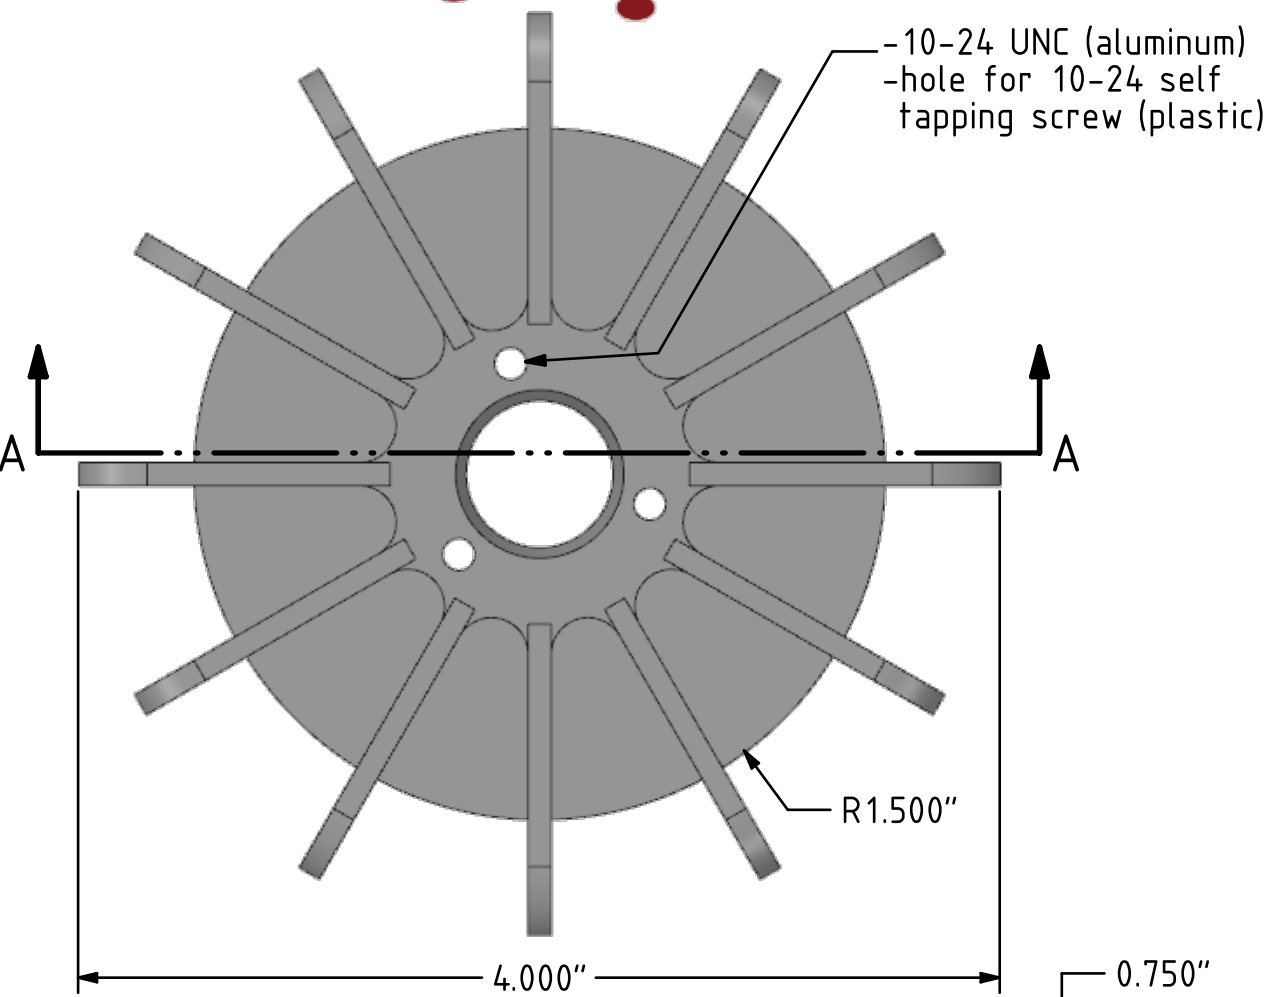

-10-24 UNC (aluminum)
-hole for 10-24 self tapping screw (plastic)

SECTION A-A

Material	Part Number
Plastic	6400-2
Aluminum	6400-1

SECTION A-A

Material	Part Number
Plastic	7600-2
Aluminum	7600-1

SECTION A-A

Material	Part Number
Plastic	8900-2
Aluminum	8900-1

SECTION A-A

Material	Part Number
Plastic	10200-2
Aluminum	10200-1

Material	Part Number
Plastic	12411-2
Aluminum	1241-1

SECTION A-A

Material	Part Number
Plastic	13211-2
Aluminum	1321-1

SECTION A-A

Material	Part Number
Plastic	14911-2
Aluminum	1491-1

0.110"

SECTION A-A

Material	Part Number
Plastic	16622-2
Aluminum	1662-1

SECTION A-A

Material	Part Number
Plastic	17022-2
Aluminum	1702-1

SECTION A-A