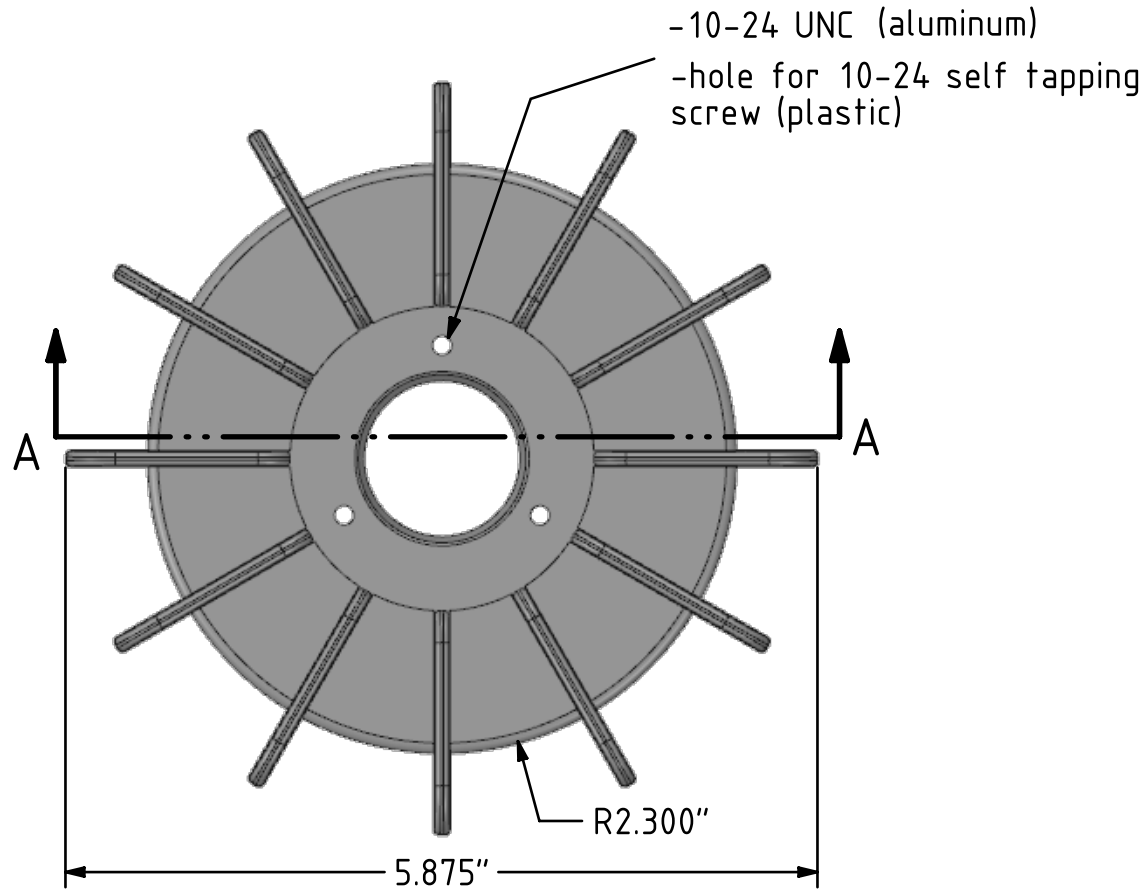

-10-24 UNC (aluminum)
-hole for 10-24 self tapping screw (plastic)

SECTION A-A

Material	Part Number
Plastic	6400-2
Aluminum	6400-1

SECTION A-A

Material	Part Number
Plastic	7600-2
Aluminum	7600-1

SECTION A-A

Material	Part Number
Plastic	8900-2
Aluminum	8900-1

SECTION A-A

Material	Part Number
Plastic	10200-2
Aluminum	10200-1

Material	Part Number
Plastic	12411-2
Aluminum	1241-1

SECTION A-A

Material	Part Number
Plastic	13211-2
Aluminum	1321-1

SECTION A-A

Material	Part Number
Plastic	14911-2
Aluminum	1491-1

0.110"

SECTION A-A

Material	Part Number
Plastic	16622-2
Aluminum	1662-1

SECTION A-A

Material	Part Number
Plastic	17022-2
Aluminum	1702-1

SECTION A-A