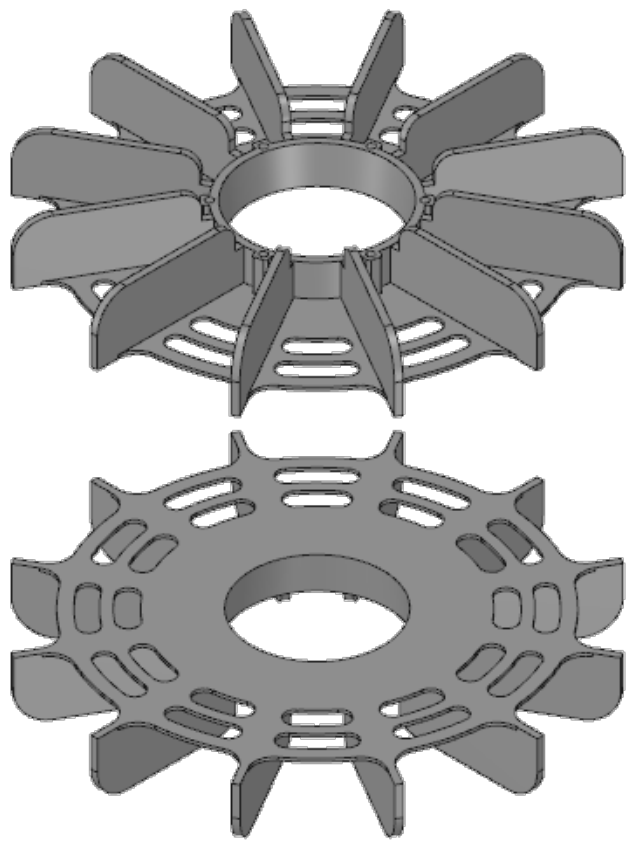

-10-24 UNC (aluminum)
-hole for 10-24 self tapping screw (plastic)

SECTION A-A

Material	Part Number
Plastic	6400-2
Aluminum	6400-1

SECTION A-A

Material	Part Number
Plastic	7600-2
Aluminum	7600-1

SECTION A-A

SECTION A-A

Material	Part Number
Plastic	40655-2
Aluminum	4065-1

SECTION A-A

Material	Part Number
Plastic	43155-2
Aluminum	4315-1

SECTION A-A

Material	Part Number
Plastic	N/A
Aluminum	4576-1

SECTION A-A

Material	Part Number
Plastic	N/A
Aluminum	4826-1

Material	Part Number
Plastic	N/A
Aluminum	5086-1

SECTION A-A

Material	Part Number
Plastic	N/A
Aluminum	5336-1

Material	Part Number
Plastic	N/A
Aluminum	5596-1

SECTION A-A

Material	Part Number
Plastic	N/A
Aluminum	5846-1

SECTION A-A

Material	Part Number
Plastic	N/A
Aluminum	6106-1