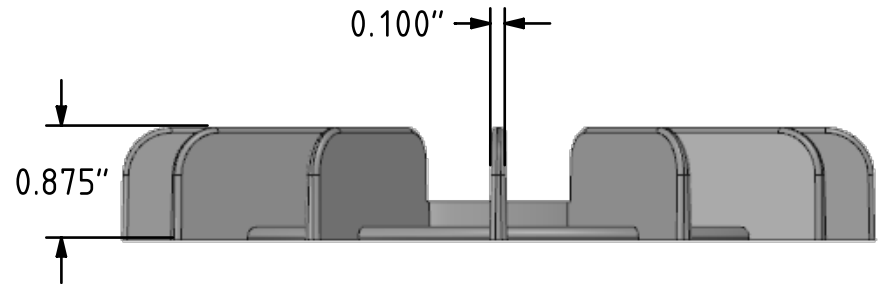

-10-24 UNC (aluminum)
-hole for 10-24 self tapping screw (plastic)

SECTION A-A

Material	Part Number
Plastic	6400-2
Aluminum	6400-1

SECTION A-A

Material	Part Number
Plastic	7600-2
Aluminum	7600-1

SECTION A-A

Material	Part Number
Plastic	8900-2
Aluminum	8900-1

SECTION A-A

Material	Part Number
Plastic	10200-2
Aluminum	10200-1

Material	Part Number
Plastic	12411-2
Aluminum	1241-1

SECTION A-A

Material	Part Number
Plastic	13211-2
Aluminum	1321-1

SECTION A-A

Material	Part Number
Plastic	14911-2
Aluminum	1491-1

0.110"

SECTION A-A

Material	Part Number
Plastic	16622-2
Aluminum	1662-1

SECTION A-A

Material	Part Number
Plastic	17022-2
Aluminum	1702-1

SECTION A-A