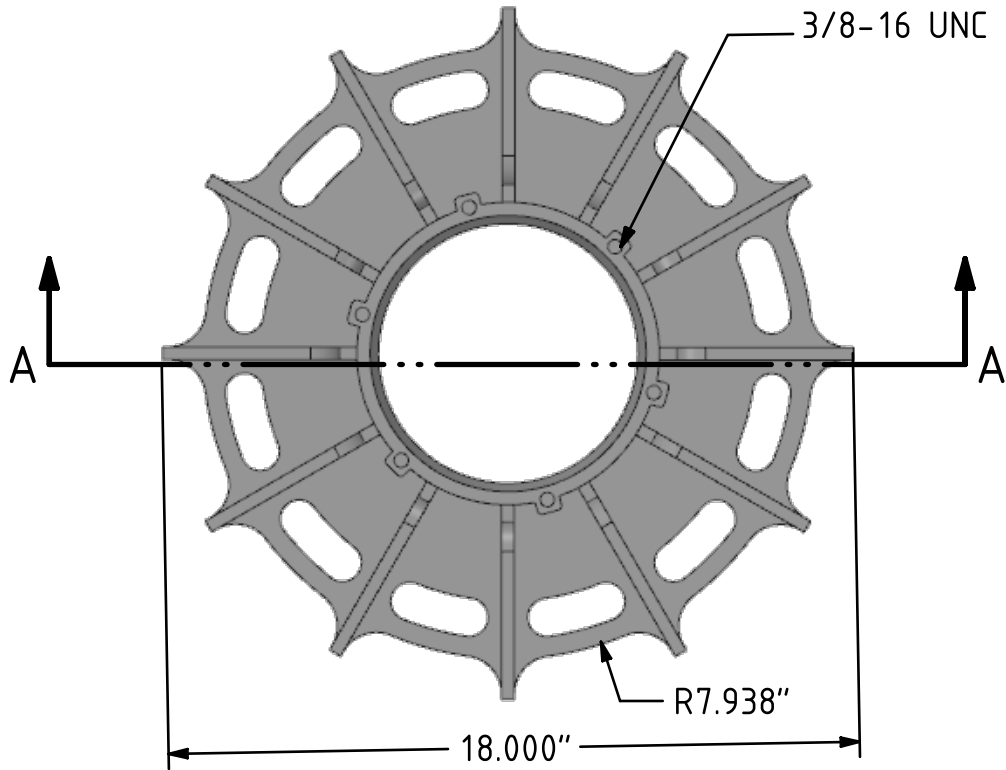

-10-24 UNC (aluminum)
-hole for 10-24 self tapping screw (plastic)

SECTION A-A

Material	Part Number
Plastic	6400-2
Aluminum	6400-1

SECTION A-A

Material	Part Number
Plastic	7600-2
Aluminum	7600-1

SECTION A-A

SECTION A-A

Material	Part Number
Plastic	40655-2
Aluminum	4065-1

SECTION A-A

Material	Part Number
Plastic	43155-2
Aluminum	4315-1

SECTION A-A

Material	Part Number
Plastic	N/A
Aluminum	4576-1

SECTION A-A

Material	Part Number
Plastic	N/A
Aluminum	4826-1

Material	Part Number
Plastic	N/A
Aluminum	5086-1

SECTION A-A

Material	Part Number
Plastic	N/A
Aluminum	5336-1

Material	Part Number
Plastic	N/A
Aluminum	5596-1

SECTION A-A

Material	Part Number
Plastic	N/A
Aluminum	5846-1