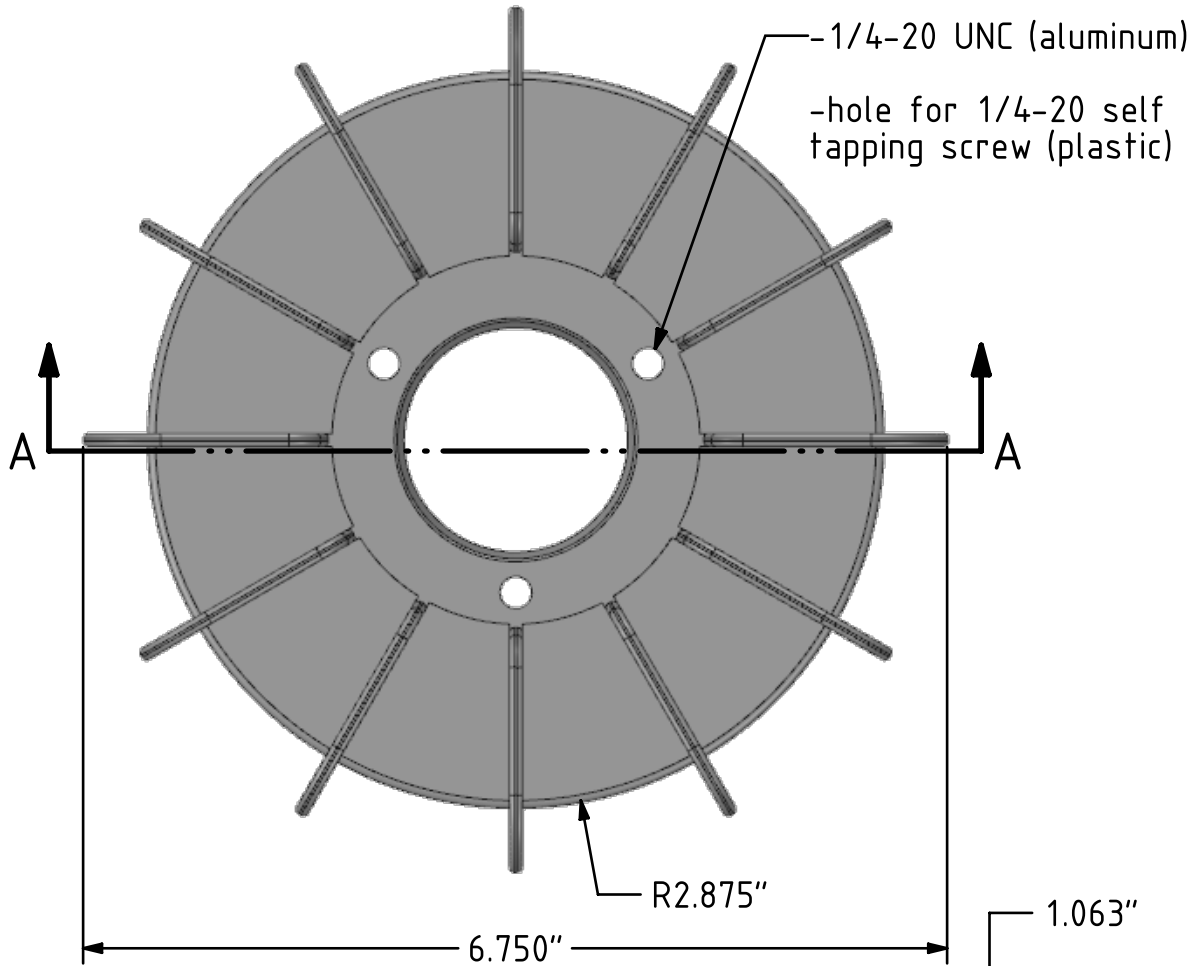

-10-24 UNC (aluminum)
-hole for 10-24 self tapping screw (plastic)

SECTION A-A

Material	Part Number
Plastic	6400-2
Aluminum	6400-1

SECTION A-A

Material	Part Number
Plastic	7600-2
Aluminum	7600-1

SECTION A-A

SECTION A-A

Material	Part Number
Plastic	14911-2
Aluminum	1491-1

0.110"

SECTION A-A

Material	Part Number
Plastic	16622-2
Aluminum	1662-1

SECTION A-A

Material	Part Number
Plastic	17022-2
Aluminum	1702-1

SECTION A-A