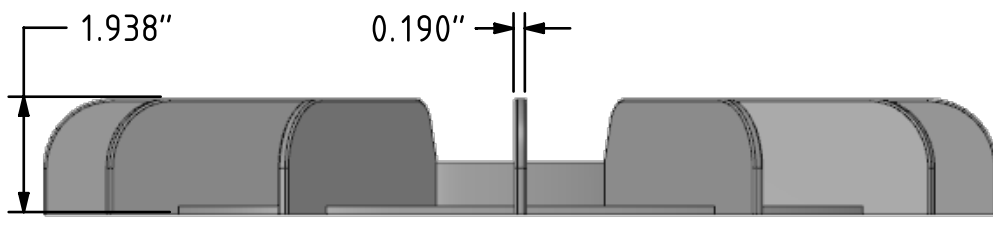

Material	Part Number
Plastic	40655-2
Aluminum	4065-1