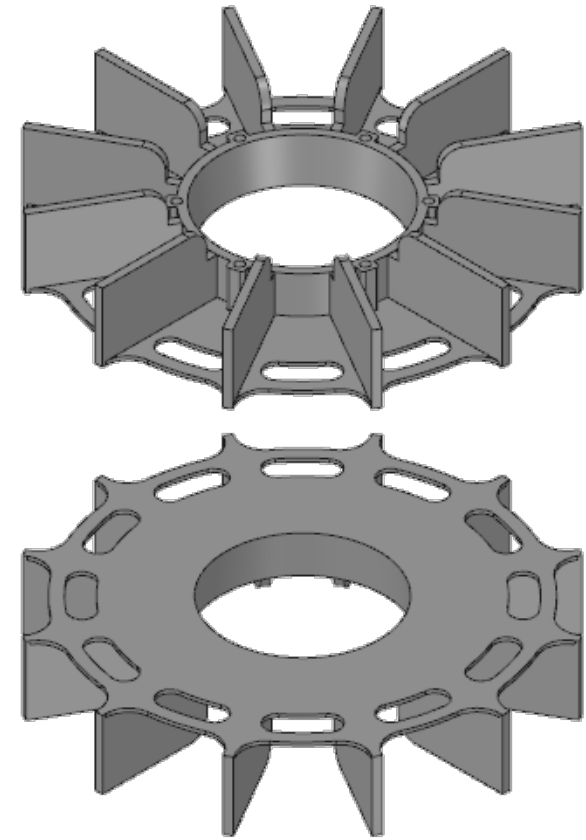

-10-24 UNC (aluminum)
-hole for 10-24 self tapping screw (plastic)

SECTION A-A

Material	Part Number
Plastic	6400-2
Aluminum	6400-1

SECTION A-A

Material	Part Number
Plastic	7600-2
Aluminum	7600-1

SECTION A-A

Material	Part Number
Plastic	21633-2
Aluminum	2163-1

SECTION A-A

Material	Part Number
Plastic	24633-2
Aluminum	2463-1

SECTION A-A

Material	Part Number
Plastic	29844-2
Aluminum	2984-1

EZE-Fan®

Material	Part Number
Plastic	33344-2
Aluminum	3334-1

SECTION A-A

Material	Part Number
Plastic	40655-2
Aluminum	4065-1

SECTION A-A

Material	Part Number
Plastic	43155-2
Aluminum	4315-1

SECTION A-A

Material	Part Number
Plastic	N/A
Aluminum	4576-1

SECTION A-A

Material	Part Number
Plastic	N/A
Aluminum	4826-1

Material	Part Number
Plastic	N/A
Aluminum	5086-1

SECTION A-A

Material	Part Number
Plastic	N/A
Aluminum	5336-1

Material	Part Number
Plastic	N/A
Aluminum	5596-1

SECTION A-A

Material	Part Number
Plastic	N/A
Aluminum	5846-1