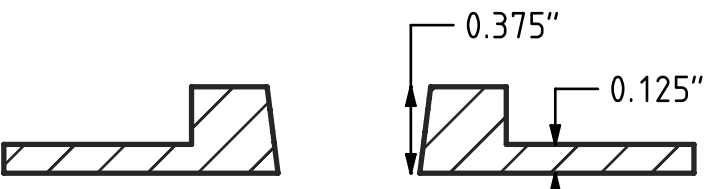

SECTION A-A