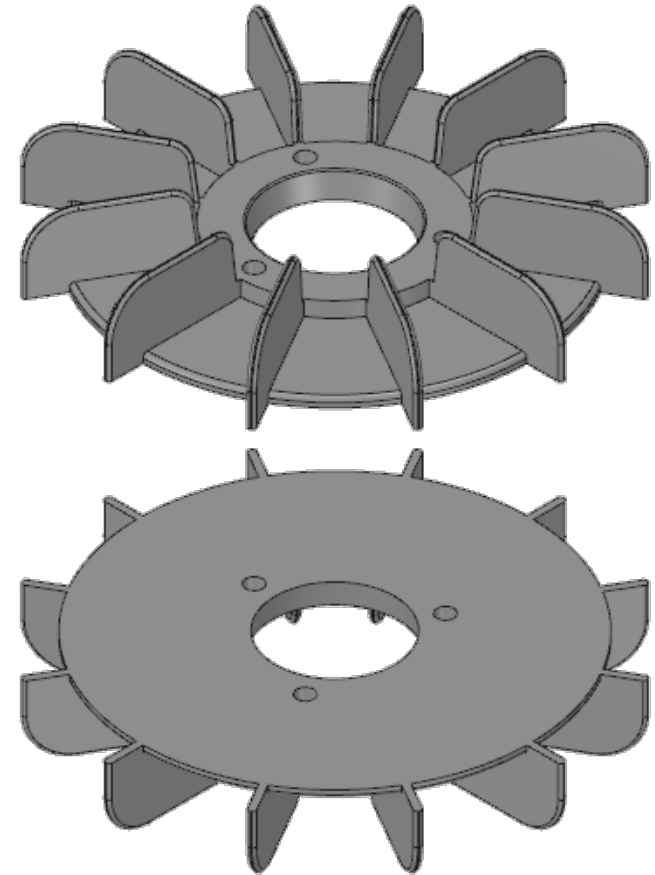

-10-24 UNC (aluminum)
-hole for 10-24 self tapping screw (plastic)

SECTION A-A

Material	Part Number
Plastic	6400-2
Aluminum	6400-1

SECTION A-A

Material	Part Number
Plastic	7600-2
Aluminum	7600-1

SECTION A-A

Material	Part Number
Plastic	8900-2
Aluminum	8900-1

SECTION A-A

Material	Part Number
Plastic	10200-2
Aluminum	10200-1

Material	Part Number
Plastic	12411-2
Aluminum	1241-1

SECTION A-A

Material	Part Number
Plastic	13211-2
Aluminum	1321-1

SECTION A-A

Material	Part Number
Plastic	14911-2
Aluminum	1491-1

0.110"

SECTION A-A

Material	Part Number
Plastic	16622-2
Aluminum	1662-1

SECTION A-A

Material	Part Number
Plastic	17022-2
Aluminum	1702-1

SECTION A-A

Material	Part Number
Plastic	21633-2
Aluminum	2163-1

SECTION A-A

Material	Part Number
Plastic	24633-2
Aluminum	2463-1

SECTION A-A

Material	Part Number
Plastic	29844-2
Aluminum	2984-1

EZE-Fan®

Material	Part Number
Plastic	33344-2
Aluminum	3334-1