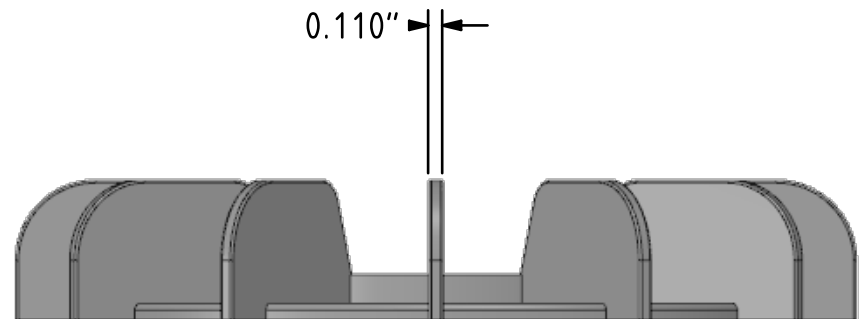

-10-24 UNC (aluminum)
-hole for 10-24 self tapping screw (plastic)

SECTION A-A

Material	Part Number
Plastic	6400-2
Aluminum	6400-1

SECTION A-A

Material	Part Number
Plastic	7600-2
Aluminum	7600-1

SECTION A-A

Material	Part Number
Plastic	8900-2
Aluminum	8900-1

SECTION A-A

Material	Part Number
Plastic	10200-2
Aluminum	10200-1

Material	Part Number
Plastic	12411-2
Aluminum	1241-1

SECTION A-A

Material	Part Number
Plastic	13211-2
Aluminum	1321-1

SECTION A-A

Material	Part Number
Plastic	14911-2
Aluminum	1491-1

0.110"

SECTION A-A

Material	Part Number
Plastic	16622-2
Aluminum	1662-1

SECTION A-A

Material	Part Number
Plastic	17022-2
Aluminum	1702-1

SECTION A-A