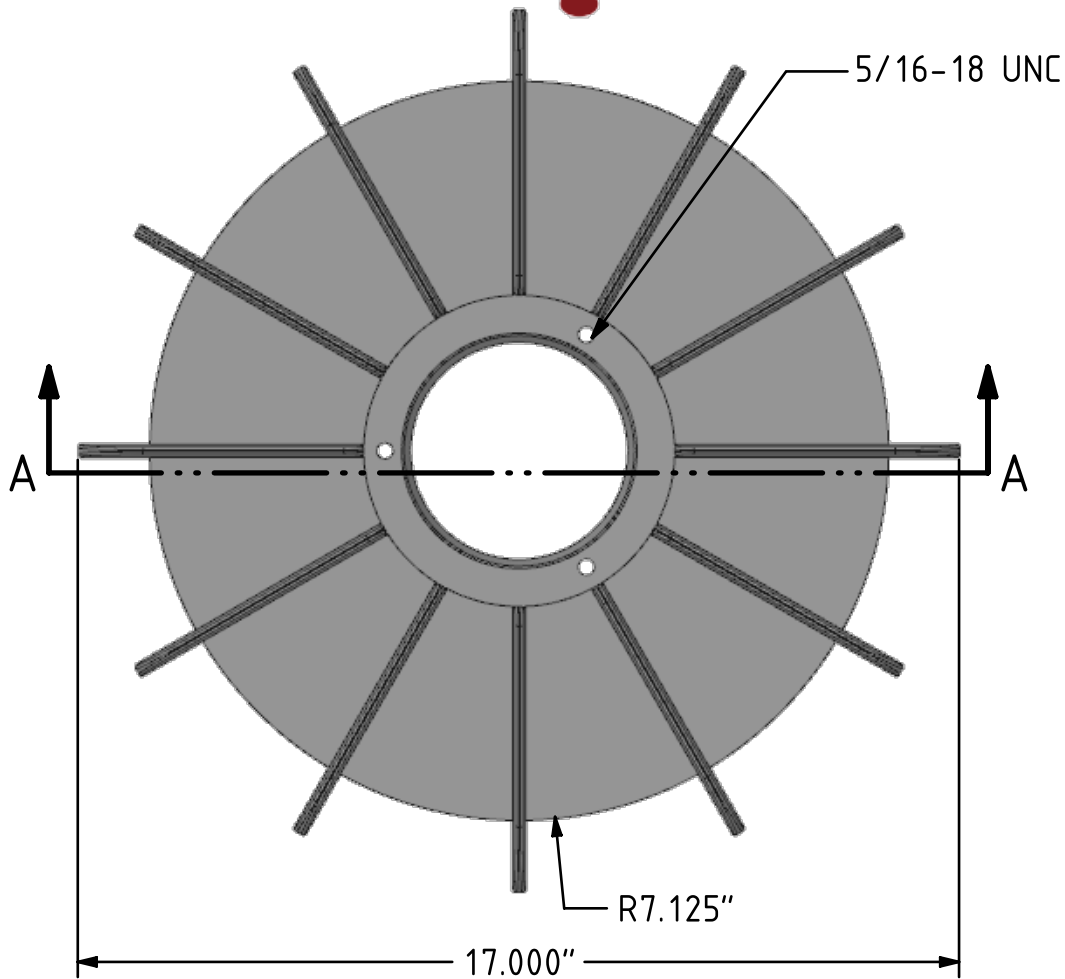

SECTION A-A