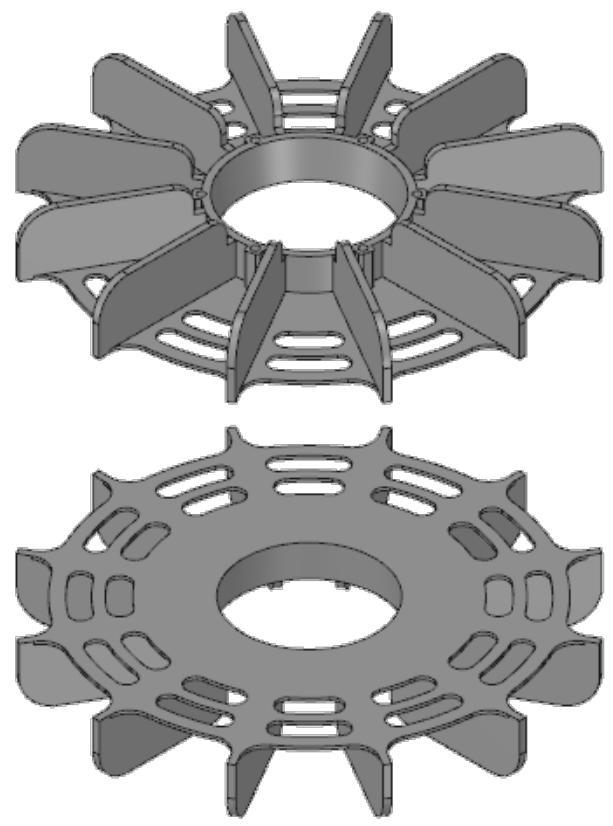

-10-24 UNC (aluminum)
-hole for 10-24 self tapping screw (plastic)

SECTION A-A

Material	Part Number
Plastic	6400-2
Aluminum	6400-1

SECTION A-A

Material	Part Number
Plastic	7600-2
Aluminum	7600-1

SECTION A-A

Material	Part Number
Plastic	21633-2
Aluminum	2163-1

SECTION A-A

Material	Part Number
Plastic	24633-2
Aluminum	2463-1

SECTION A-A

Material	Part Number
Plastic	29844-2
Aluminum	2984-1

EZE-Fan®

Material	Part Number
Plastic	33344-2
Aluminum	3334-1

SECTION A-A

Material	Part Number
Plastic	40655-2
Aluminum	4065-1

SECTION A-A

Material	Part Number
Plastic	43155-2
Aluminum	4315-1

SECTION A-A

Material	Part Number
Plastic	N/A
Aluminum	4576-1

SECTION A-A

Material	Part Number
Plastic	N/A
Aluminum	4826-1

Material	Part Number
Plastic	N/A
Aluminum	5086-1

SECTION A-A

Material	Part Number
Plastic	N/A
Aluminum	5336-1

Material	Part Number
Plastic	N/A
Aluminum	5596-1

SECTION A-A

Material	Part Number
Plastic	N/A
Aluminum	5846-1