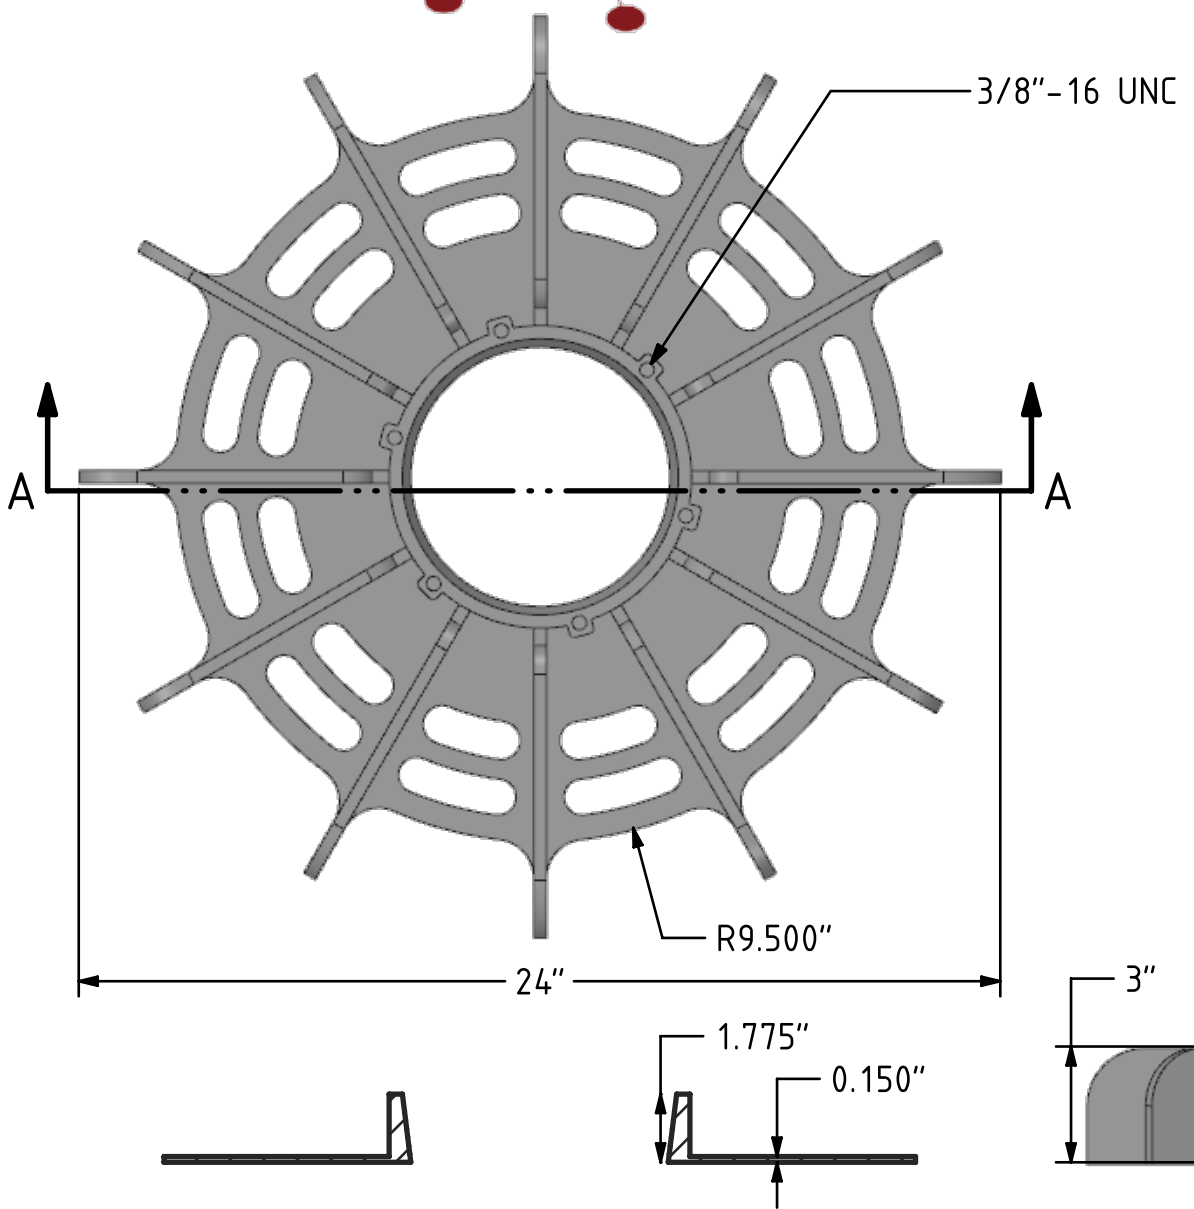

-10-24 UNC (aluminum)
-hole for 10-24 self tapping screw (plastic)

SECTION A-A

Material	Part Number
Plastic	6400-2
Aluminum	6400-1

SECTION A-A

Material	Part Number
Plastic	7600-2
Aluminum	7600-1

SECTION A-A

Material	Part Number
Plastic	N/A
Aluminum	5086-1

SECTION A-A

Material	Part Number
Plastic	N/A
Aluminum	5336-1

Material	Part Number
Plastic	N/A
Aluminum	5596-1

SECTION A-A

Material	Part Number
Plastic	N/A
Aluminum	5846-1