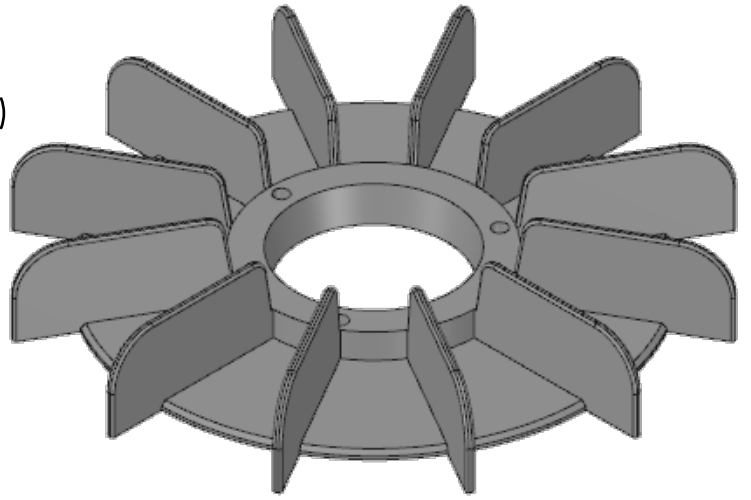

-10-24 UNC (aluminum)
-hole for 10-24 self tapping screw (plastic)

SECTION A-A

Material	Part Number
Plastic	6400-2
Aluminum	6400-1

SECTION A-A

Material	Part Number
Plastic	7600-2
Aluminum	7600-1

SECTION A-A

Material	Part Number
Plastic	8900-2
Aluminum	8900-1

SECTION A-A

Material	Part Number
Plastic	10200-2
Aluminum	10200-1

Material	Part Number
Plastic	12411-2
Aluminum	1241-1

SECTION A-A

Material	Part Number
Plastic	13211-2
Aluminum	1321-1

SECTION A-A

Material	Part Number
Plastic	14911-2
Aluminum	1491-1

0.110"

SECTION A-A

Material	Part Number
Plastic	16622-2
Aluminum	1662-1

SECTION A-A

Material	Part Number
Plastic	17022-2
Aluminum	1702-1

SECTION A-A

Material	Part Number
Plastic	21633-2
Aluminum	2163-1

SECTION A-A

Material	Part Number
Plastic	24633-2
Aluminum	2463-1

SECTION A-A

Material	Part Number
Plastic	29844-2
Aluminum	2984-1

EZE-Fan®

Material	Part Number
Plastic	33344-2
Aluminum	3334-1