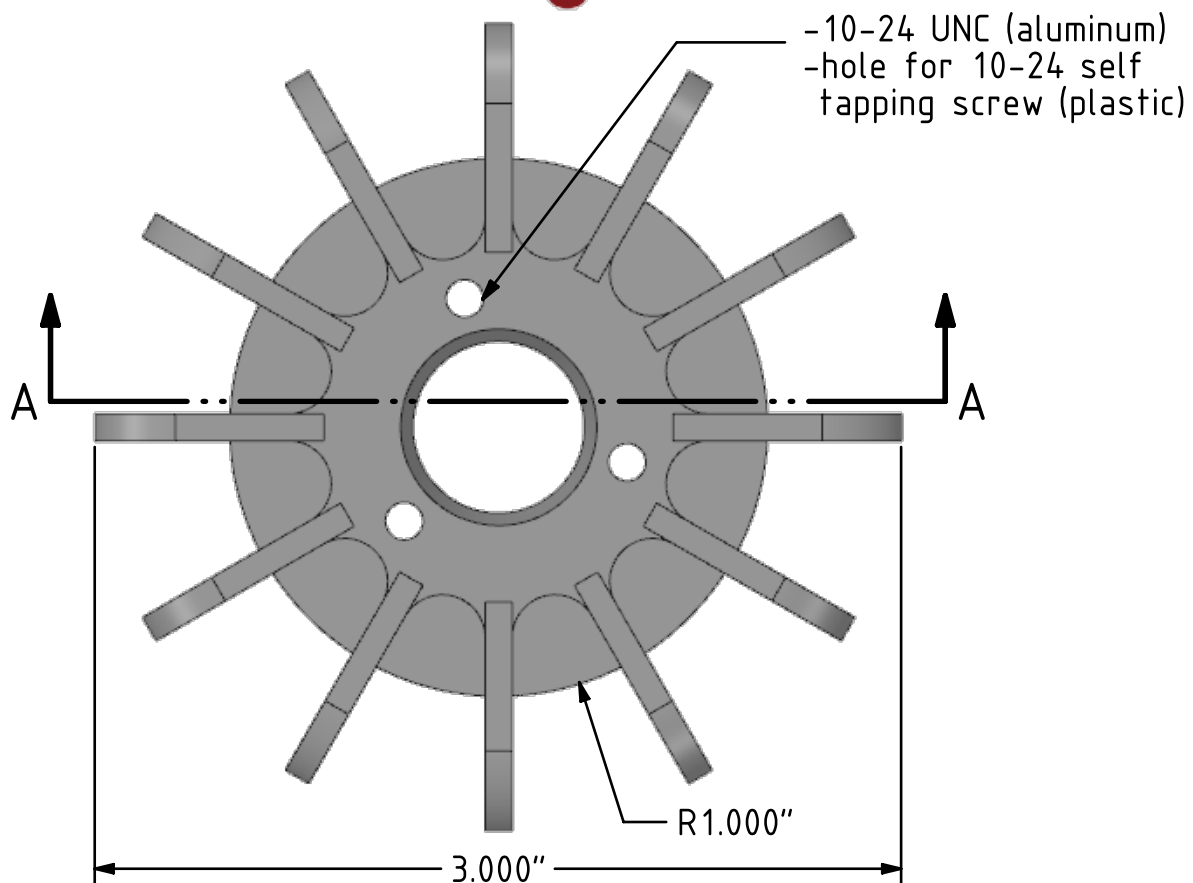

-10-24 UNC (aluminum)
-hole for 10-24 self tapping screw (plastic)

SECTION A-A

Material	Part Number
Plastic	6400-2
Aluminum	6400-1

SECTION A-A

Material	Part Number
Plastic	7600-2
Aluminum	7600-1

SECTION A-A

Material	Part Number
Plastic	8900-2
Aluminum	8900-1

SECTION A-A

Material	Part Number
Plastic	10200-2
Aluminum	10200-1

Material	Part Number
Plastic	12411-2
Aluminum	1241-1

SECTION A-A

Material	Part Number
Plastic	13211-2
Aluminum	1321-1

SECTION A-A

Material	Part Number
Plastic	14911-2
Aluminum	1491-1

0.110"

SECTION A-A

Material	Part Number
Plastic	16622-2
Aluminum	1662-1

SECTION A-A

Material	Part Number
Plastic	17022-2
Aluminum	1702-1

SECTION A-A