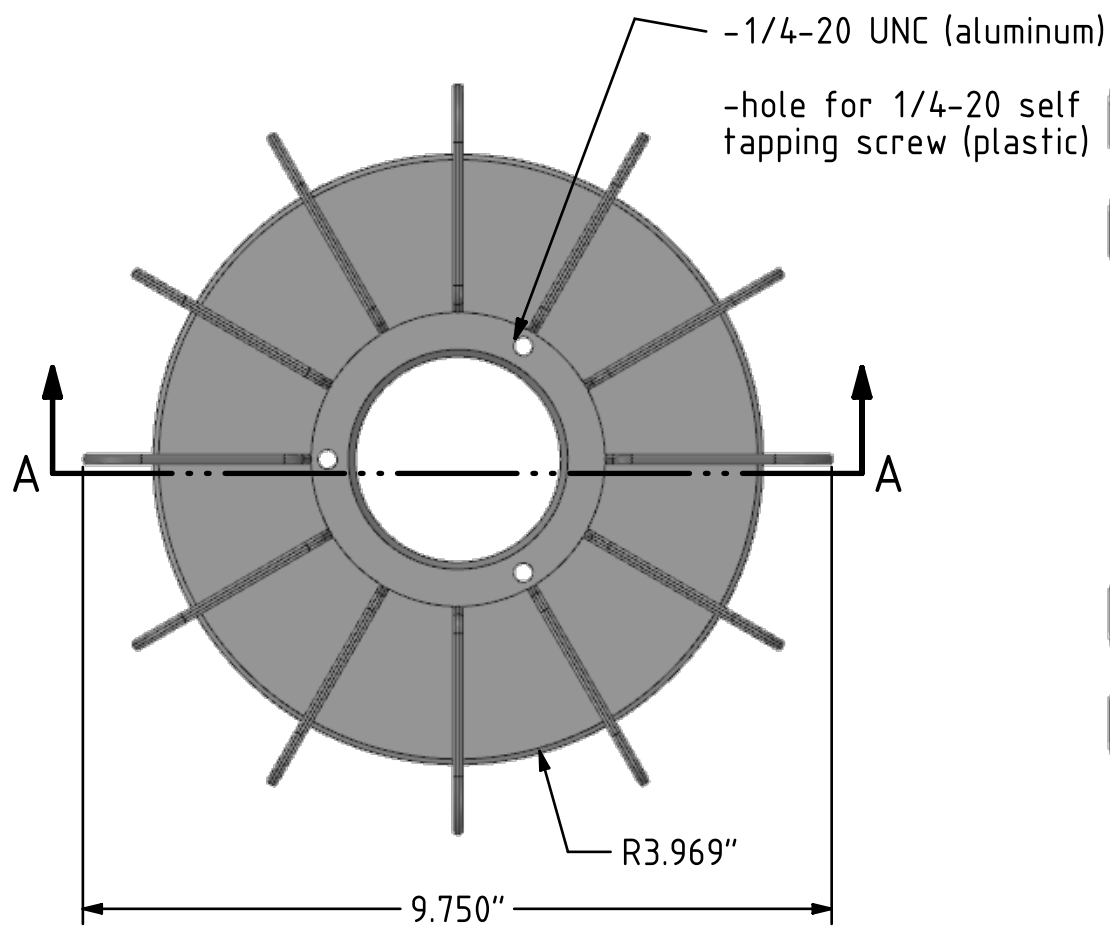

SECTION A-A