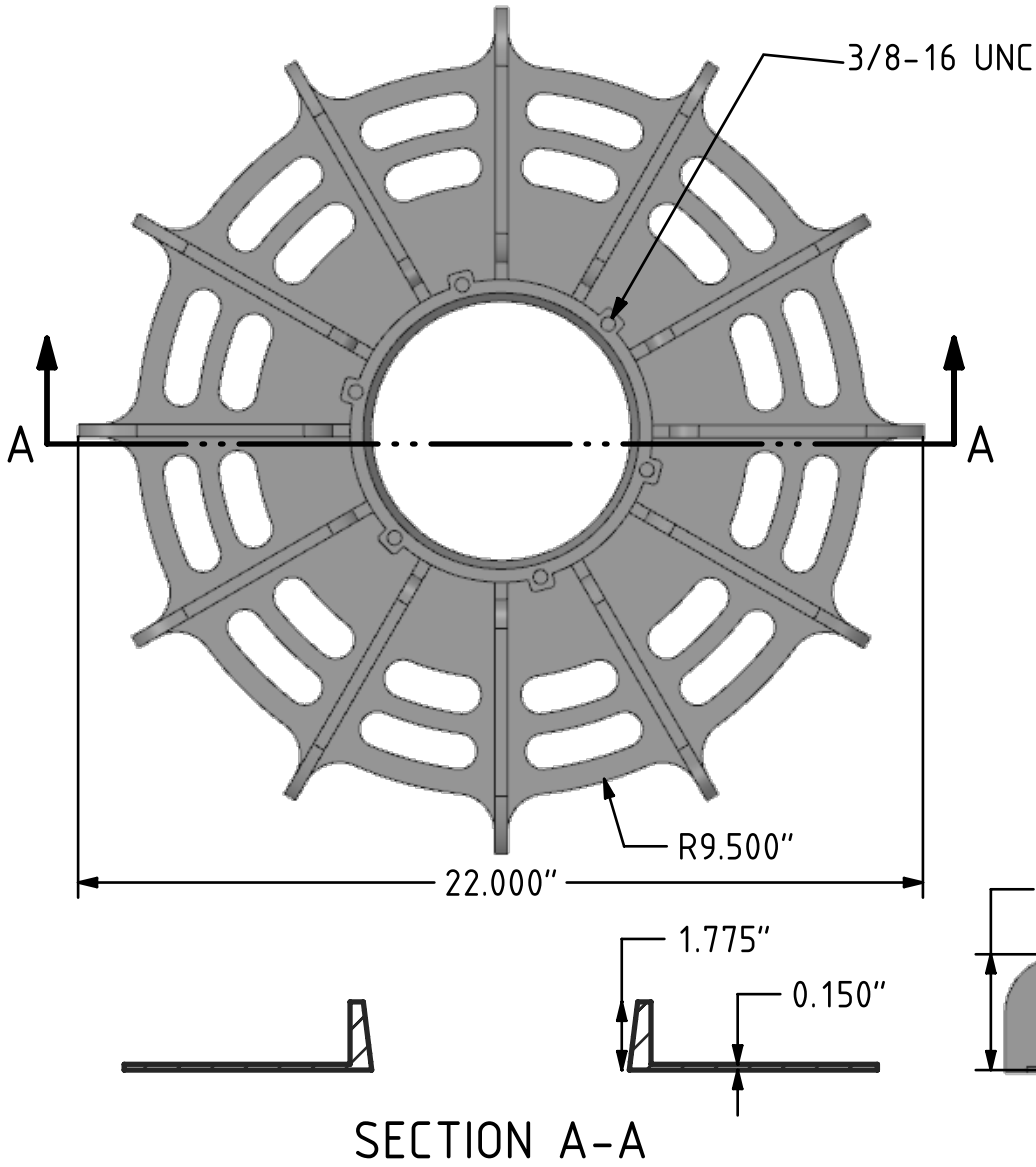

-10-24 UNC (aluminum)
-hole for 10-24 self tapping screw (plastic)

SECTION A-A

Material	Part Number
Plastic	6400-2
Aluminum	6400-1

SECTION A-A

Material	Part Number
Plastic	7600-2
Aluminum	7600-1

SECTION A-A

SECTION A-A

Material	Part Number
Plastic	14911-2
Aluminum	1491-1

0.110"

SECTION A-A

Material	Part Number
Plastic	16622-2
Aluminum	1662-1

SECTION A-A

Material	Part Number
Plastic	17022-2
Aluminum	1702-1

SECTION A-A

SECTION A-A

Material	Part Number
Plastic	40655-2
Aluminum	4065-1

SECTION A-A

Material	Part Number
Plastic	43155-2
Aluminum	4315-1

SECTION A-A

Material	Part Number
Plastic	N/A
Aluminum	4576-1

SECTION A-A

Material	Part Number
Plastic	N/A
Aluminum	4826-1

Material	Part Number
Plastic	N/A
Aluminum	5086-1

SECTION A-A

Material	Part Number
Plastic	N/A
Aluminum	5336-1

Material	Part Number
Plastic	N/A
Aluminum	5596-1

SECTION A-A

Material	Part Number
Plastic	N/A
Aluminum	5846-1