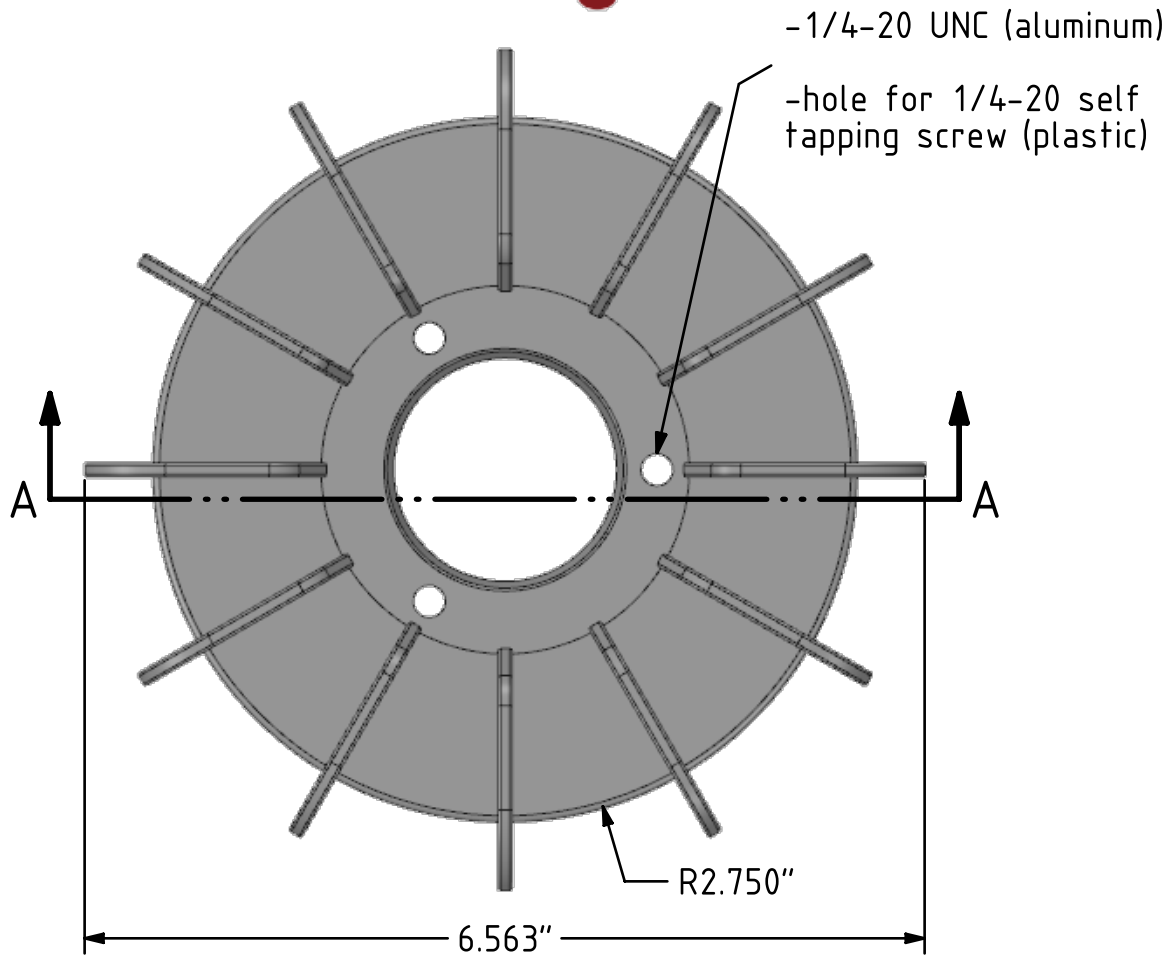

-10-24 UNC (aluminum)
-hole for 10-24 self tapping screw (plastic)

SECTION A-A

Material	Part Number
Plastic	6400-2
Aluminum	6400-1

SECTION A-A

Material	Part Number
Plastic	7600-2
Aluminum	7600-1

SECTION A-A

Material	Part Number
Plastic	8900-2
Aluminum	8900-1

SECTION A-A

Material	Part Number
Plastic	10200-2
Aluminum	10200-1

Material	Part Number
Plastic	12411-2
Aluminum	1241-1

SECTION A-A

Material	Part Number
Plastic	13211-2
Aluminum	1321-1

SECTION A-A

Material	Part Number
Plastic	14911-2
Aluminum	1491-1

0.110"

SECTION A-A

Material	Part Number
Plastic	16622-2
Aluminum	1662-1

SECTION A-A

Material	Part Number
Plastic	17022-2
Aluminum	1702-1

SECTION A-A