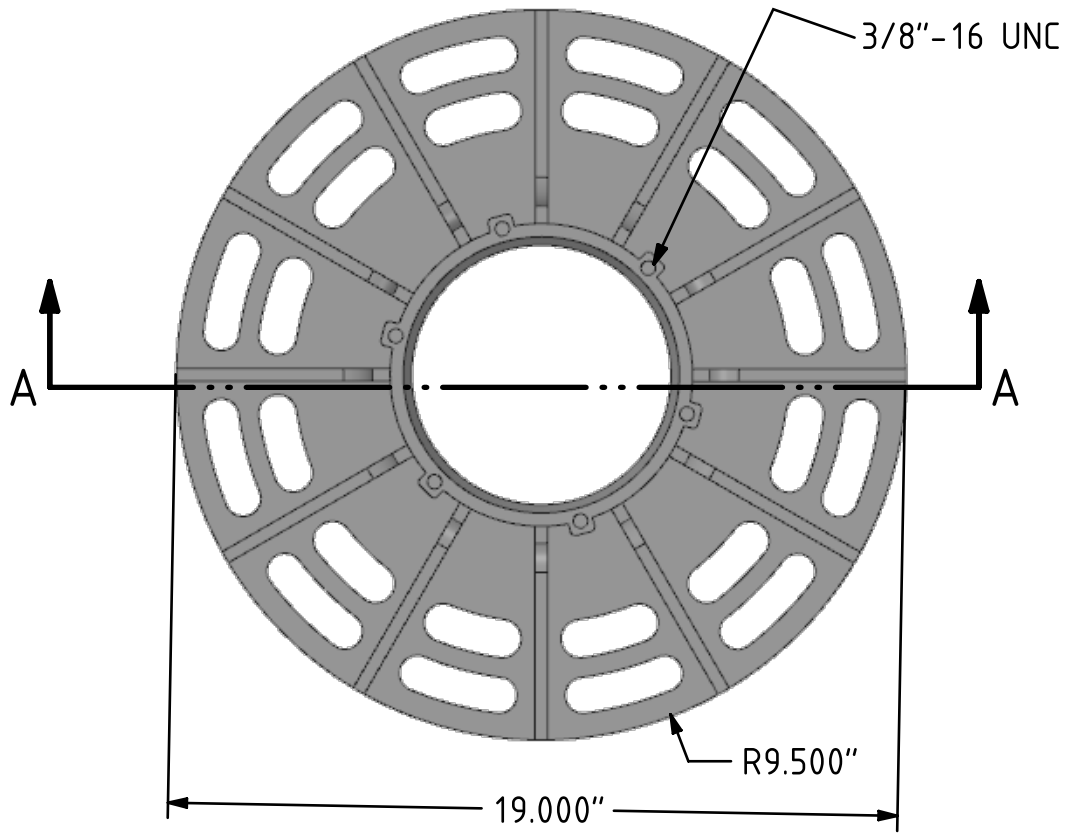

-10-24 UNC (aluminum)
-hole for 10-24 self tapping screw (plastic)

SECTION A-A

Material	Part Number
Plastic	6400-2
Aluminum	6400-1

SECTION A-A

Material	Part Number
Plastic	7600-2
Aluminum	7600-1

SECTION A-A

SECTION A-A

Material	Part Number
Plastic	40655-2
Aluminum	4065-1

SECTION A-A

Material	Part Number
Plastic	43155-2
Aluminum	4315-1

SECTION A-A

Material	Part Number
Plastic	N/A
Aluminum	4576-1

SECTION A-A

Material	Part Number
Plastic	N/A
Aluminum	4826-1