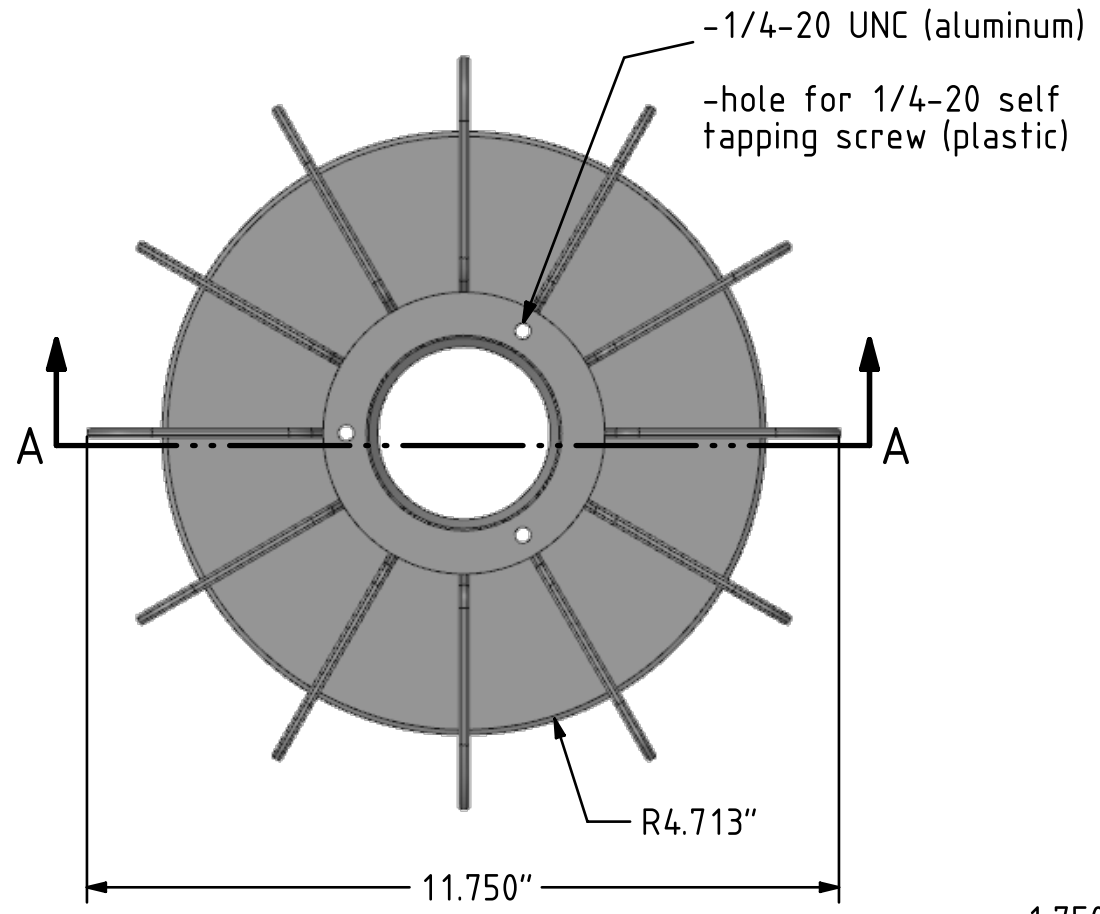

SECTION A-A