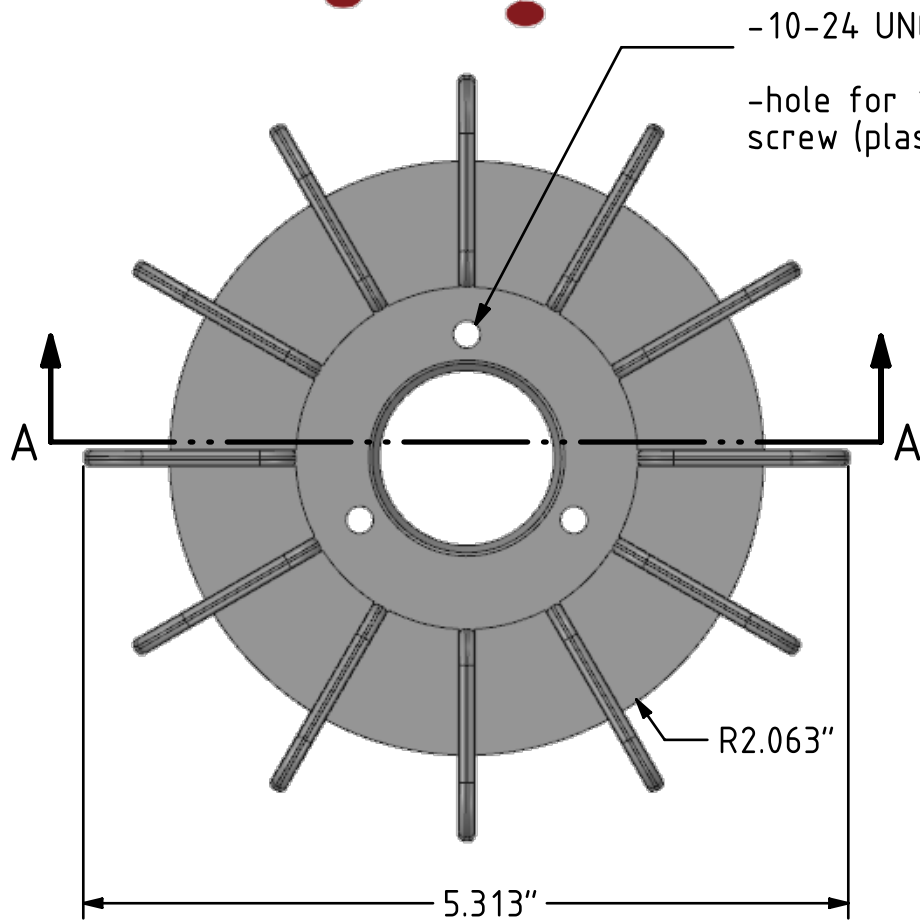

-10-24 UNC (aluminum)
-hole for 10-24 self tapping screw (plastic)

SECTION A-A

Material	Part Number
Plastic	6400-2
Aluminum	6400-1

SECTION A-A

Material	Part Number
Plastic	7600-2
Aluminum	7600-1

SECTION A-A

Material	Part Number
Plastic	8900-2
Aluminum	8900-1

SECTION A-A

Material	Part Number
Plastic	10200-2
Aluminum	10200-1

Material	Part Number
Plastic	12411-2
Aluminum	1241-1

SECTION A-A

Material	Part Number
Plastic	13211-2
Aluminum	1321-1

SECTION A-A

Material	Part Number
Plastic	14911-2
Aluminum	1491-1

0.110"

SECTION A-A

Material	Part Number
Plastic	16622-2
Aluminum	1662-1

SECTION A-A

Material	Part Number
Plastic	17022-2
Aluminum	1702-1

SECTION A-A