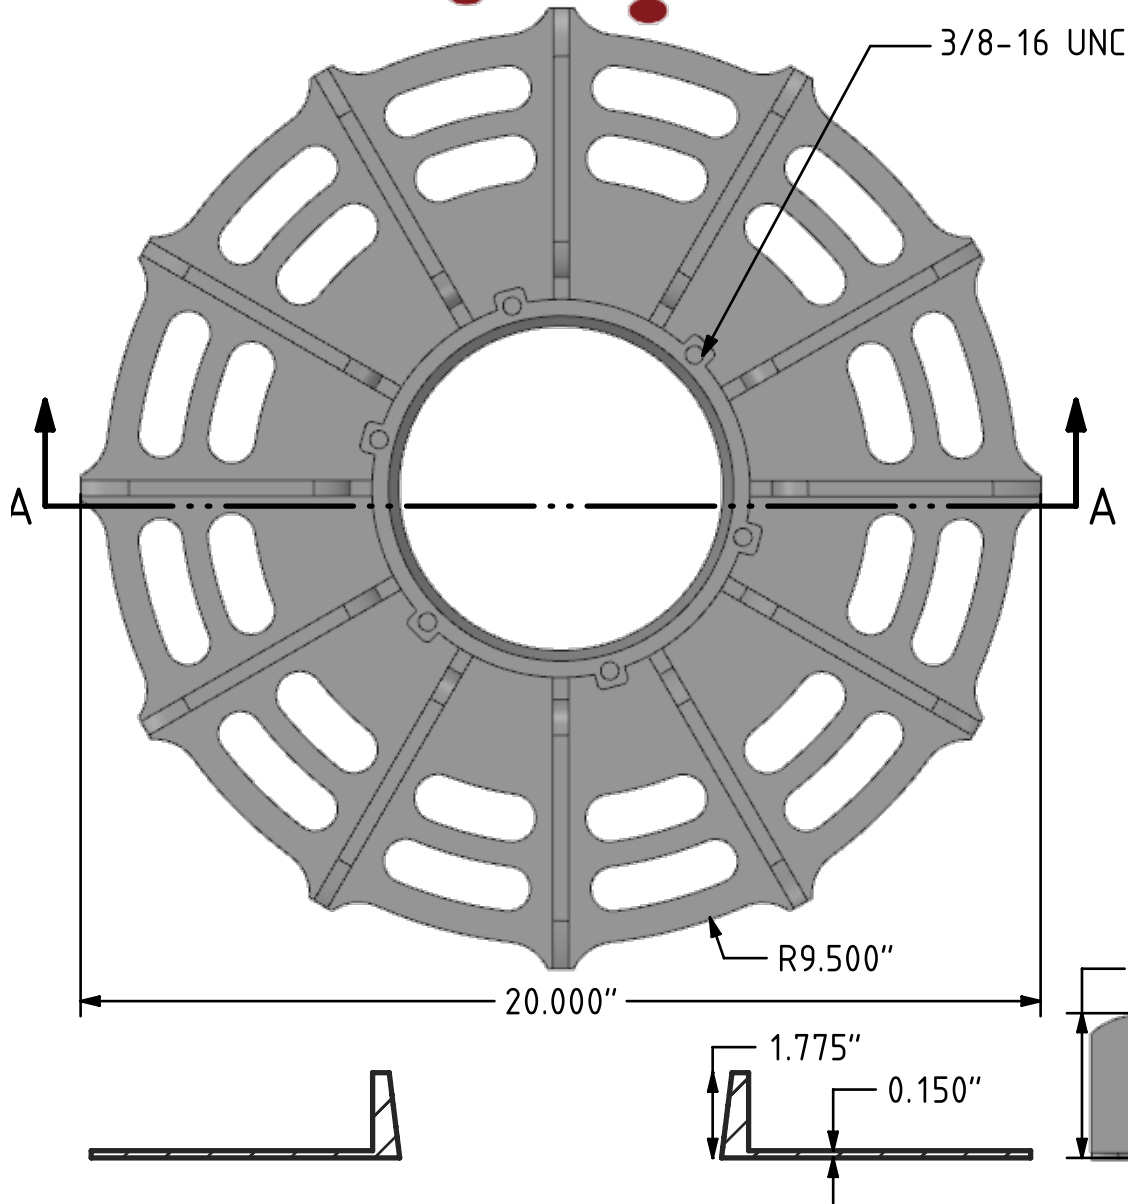

-10-24 UNC (aluminum)
-hole for 10-24 self tapping screw (plastic)

SECTION A-A

Material	Part Number
Plastic	6400-2
Aluminum	6400-1

SECTION A-A

Material	Part Number
Plastic	7600-2
Aluminum	7600-1

SECTION A-A

SECTION A-A

Material	Part Number
Plastic	40655-2
Aluminum	4065-1

SECTION A-A

Material	Part Number
Plastic	43155-2
Aluminum	4315-1

SECTION A-A

Material	Part Number
Plastic	N/A
Aluminum	4576-1

SECTION A-A

Material	Part Number
Plastic	N/A
Aluminum	4826-1

Material	Part Number
Plastic	N/A
Aluminum	5086-1

SECTION A-A

Material	Part Number
Plastic	N/A
Aluminum	5336-1

Material	Part Number
Plastic	N/A
Aluminum	5596-1

SECTION A-A

Material	Part Number
Plastic	N/A
Aluminum	5846-1