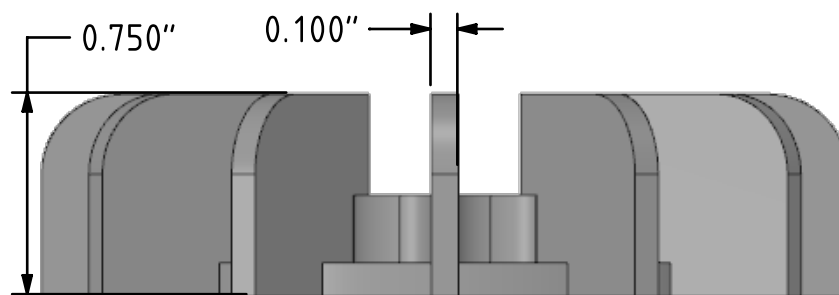

-10-24 UNC (aluminum)
-hole for 10-24 self tapping screw (plastic)

SECTION A-A

Material	Part Number
Plastic	6400-2
Aluminum	6400-1

SECTION A-A

Material	Part Number
Plastic	7600-2
Aluminum	7600-1

SECTION A-A

Material	Part Number
Plastic	8900-2
Aluminum	8900-1

SECTION A-A

Material	Part Number
Plastic	10200-2
Aluminum	10200-1

Material	Part Number
Plastic	12411-2
Aluminum	1241-1

SECTION A-A

Material	Part Number
Plastic	13211-2
Aluminum	1321-1

SECTION A-A

Material	Part Number
Plastic	14911-2
Aluminum	1491-1

0.110"

SECTION A-A

Material	Part Number
Plastic	16622-2
Aluminum	1662-1

SECTION A-A

Material	Part Number
Plastic	17022-2
Aluminum	1702-1

SECTION A-A