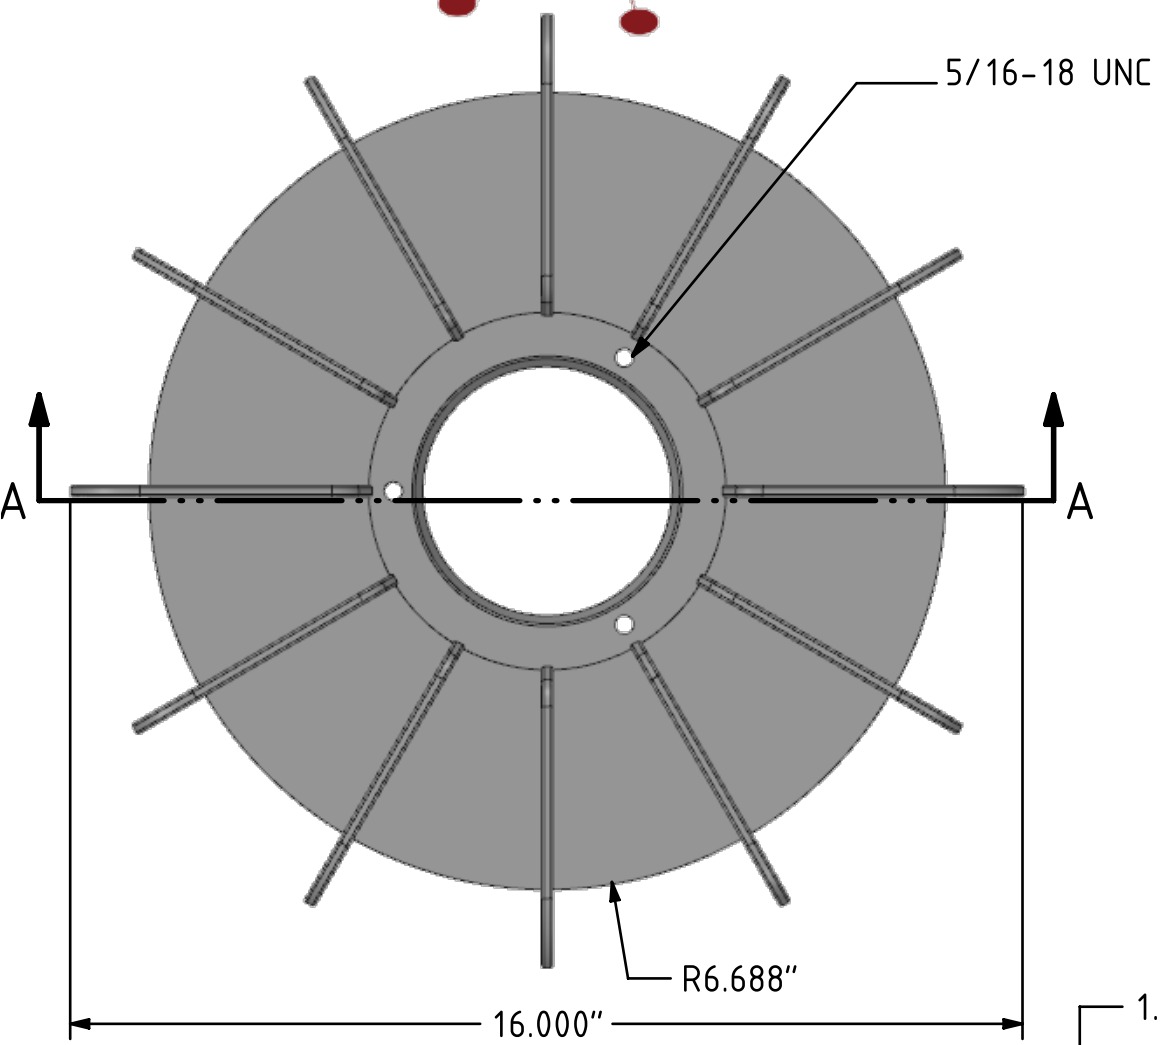

SECTION A-A