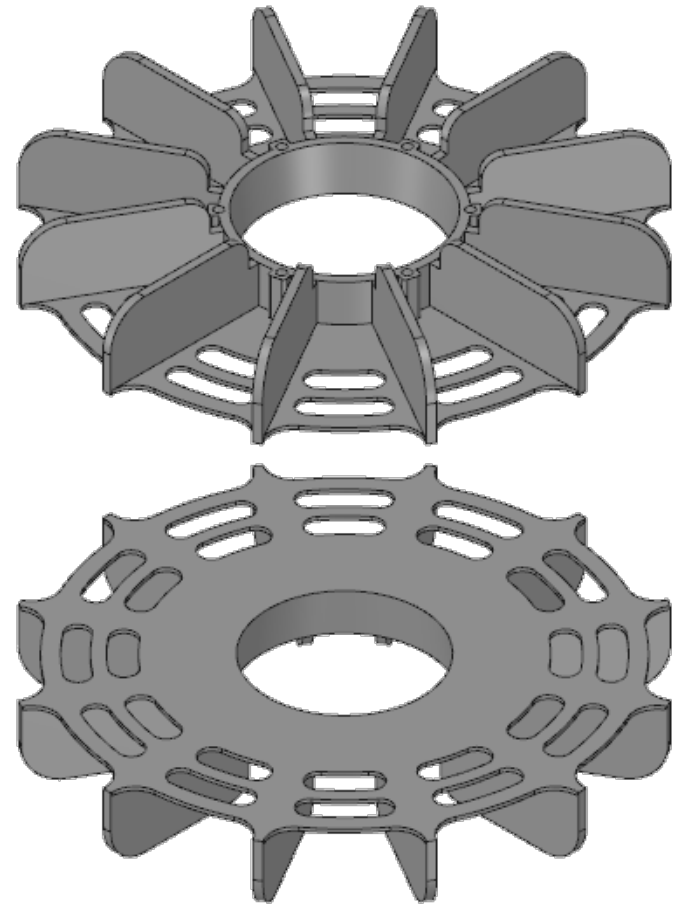

-10-24 UNC (aluminum)
-hole for 10-24 self tapping screw (plastic)

SECTION A-A

Material	Part Number
Plastic	6400-2
Aluminum	6400-1

SECTION A-A

Material	Part Number
Plastic	7600-2
Aluminum	7600-1

SECTION A-A

Material	Part Number
Plastic	21633-2
Aluminum	2163-1

SECTION A-A

Material	Part Number
Plastic	24633-2
Aluminum	2463-1

SECTION A-A

Material	Part Number
Plastic	29844-2
Aluminum	2984-1

EZE-Fan®

Material	Part Number
Plastic	33344-2
Aluminum	3334-1

SECTION A-A

Material	Part Number
Plastic	40655-2
Aluminum	4065-1

SECTION A-A

Material	Part Number
Plastic	43155-2
Aluminum	4315-1

SECTION A-A

Material	Part Number
Plastic	N/A
Aluminum	4576-1

SECTION A-A

Material	Part Number
Plastic	N/A
Aluminum	4826-1

Material	Part Number
Plastic	N/A
Aluminum	5086-1

SECTION A-A

Material	Part Number
Plastic	N/A
Aluminum	5336-1

Material	Part Number
Plastic	N/A
Aluminum	5596-1

SECTION A-A

Material	Part Number
Plastic	N/A
Aluminum	5846-1