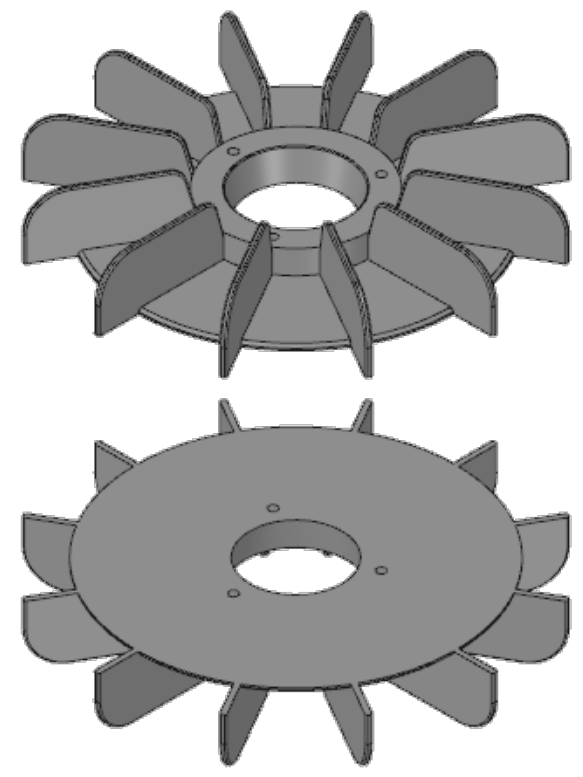

-10-24 UNC (aluminum)
-hole for 10-24 self tapping screw (plastic)

SECTION A-A

Material	Part Number
Plastic	6400-2
Aluminum	6400-1

SECTION A-A

Material	Part Number
Plastic	7600-2
Aluminum	7600-1

SECTION A-A

Material	Part Number
Plastic	8900-2
Aluminum	8900-1

SECTION A-A

Material	Part Number
Plastic	10200-2
Aluminum	10200-1

Material	Part Number
Plastic	12411-2
Aluminum	1241-1

SECTION A-A

Material	Part Number
Plastic	13211-2
Aluminum	1321-1

SECTION A-A

Material	Part Number
Plastic	14911-2
Aluminum	1491-1

0.110"

SECTION A-A

Material	Part Number
Plastic	16622-2
Aluminum	1662-1

SECTION A-A

Material	Part Number
Plastic	17022-2
Aluminum	1702-1

SECTION A-A

Material	Part Number
Plastic	21633-2
Aluminum	2163-1

SECTION A-A

Material	Part Number
Plastic	24633-2
Aluminum	2463-1

SECTION A-A

Material	Part Number
Plastic	29844-2
Aluminum	2984-1

EZE-Fan®

Material	Part Number
Plastic	33344-2
Aluminum	3334-1