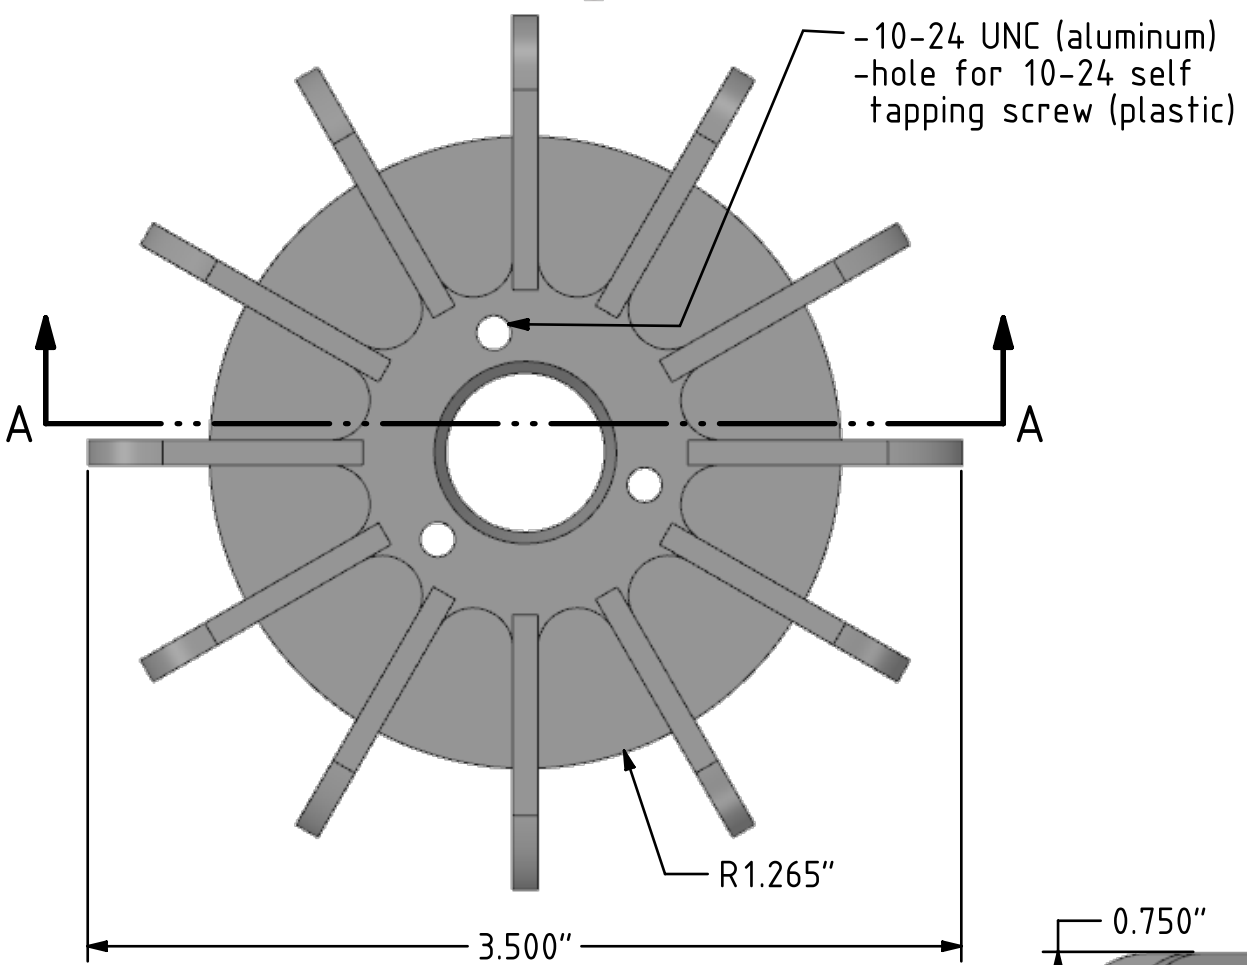

-10-24 UNC (aluminum)
-hole for 10-24 self tapping screw (plastic)

SECTION A-A

Material	Part Number
Plastic	6400-2
Aluminum	6400-1

SECTION A-A

Material	Part Number
Plastic	7600-2
Aluminum	7600-1

SECTION A-A

Material	Part Number
Plastic	8900-2
Aluminum	8900-1

SECTION A-A

Material	Part Number
Plastic	10200-2
Aluminum	10200-1

Material	Part Number
Plastic	12411-2
Aluminum	1241-1

SECTION A-A

Material	Part Number
Plastic	13211-2
Aluminum	1321-1

SECTION A-A

Material	Part Number
Plastic	14911-2
Aluminum	1491-1

0.110"

SECTION A-A

Material	Part Number
Plastic	16622-2
Aluminum	1662-1

SECTION A-A

Material	Part Number
Plastic	17022-2
Aluminum	1702-1

SECTION A-A